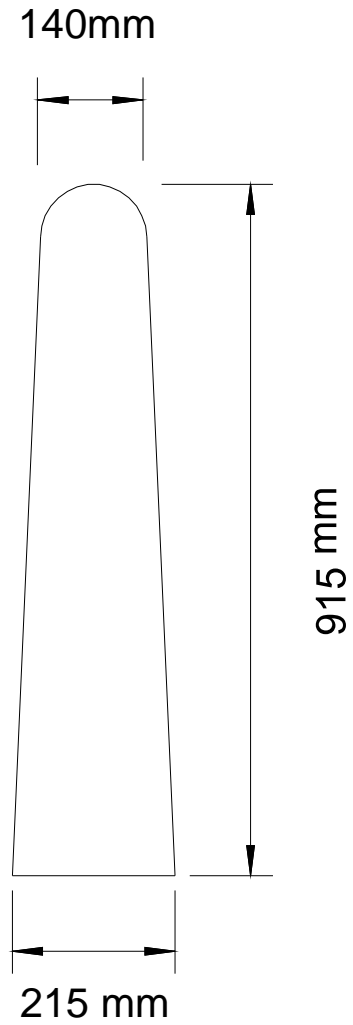

Product code: 901  
Description: 1372mm Bollard  
Dimensions: 215mm x 1370mm x 140mm  
Weight: 99kg approx.

Product code: 902  
Description: 915mm Bollard  
Dimensions: 215mm x 915mm x 140mm  
Weight: 66kg approx.