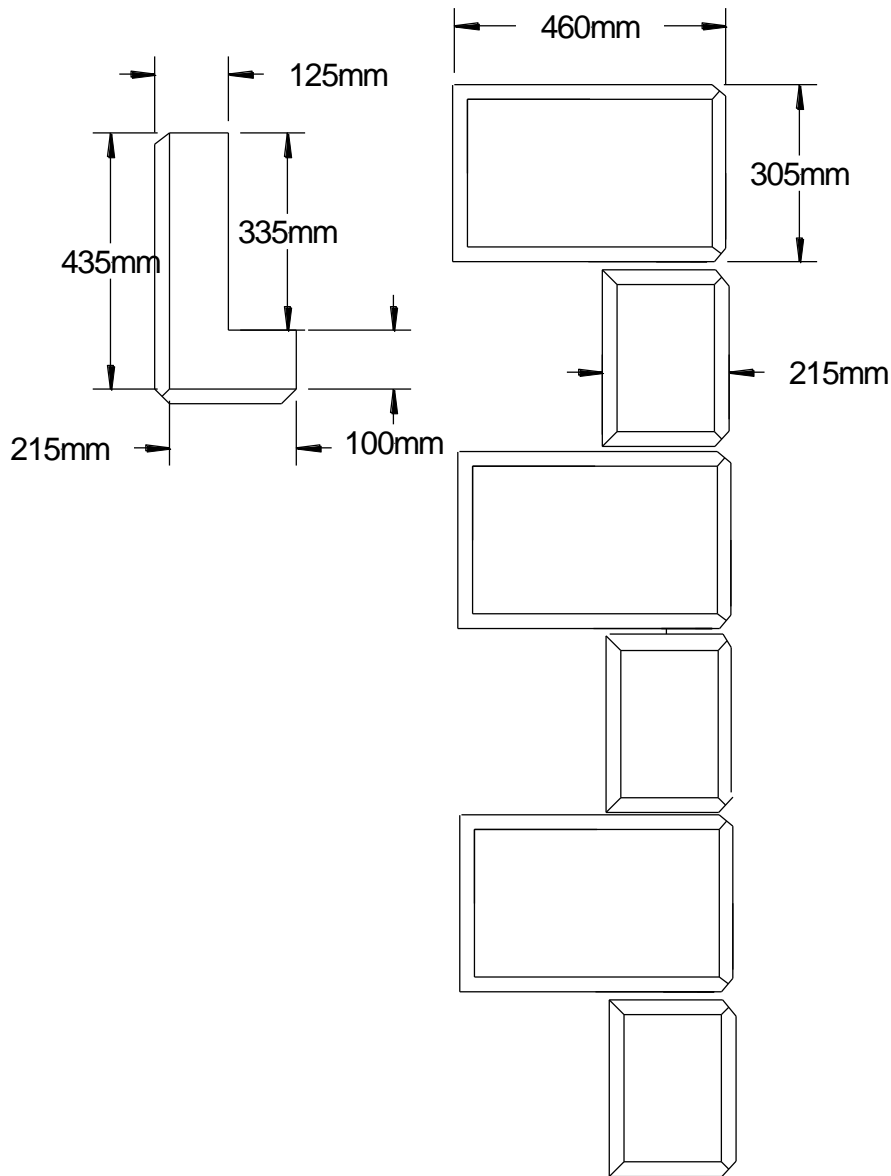

Product code: 532

Dimensions: 460 x 215 x 215 x 125

Description: 215 deep quoin

Weight: 35kg approx

Product code: 533

Dimensions: 460 x 305 x 215 x 125

Description: 305 deep quoin

Weight: 50kg approx