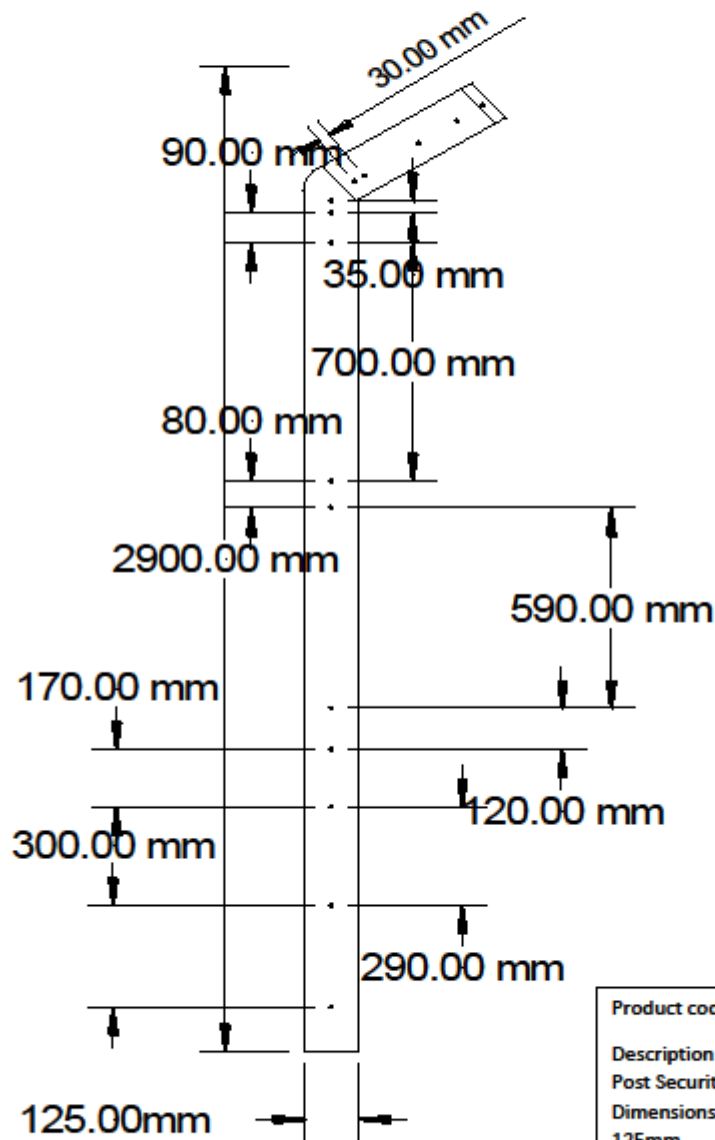

JORDAN CONCRETE LTD

Product code: 731

Description: 125mm Bent Arm
Post Security Posts

Dimensions: 2900mm x 125mm x
125mm

Weight: 108kg approx.

Stock item

Product code: 736

Description: 150mm Bent arm security post

Dimensions: 2900mm x 150mm x 150mm

Weight: 157kg approx

Stock item