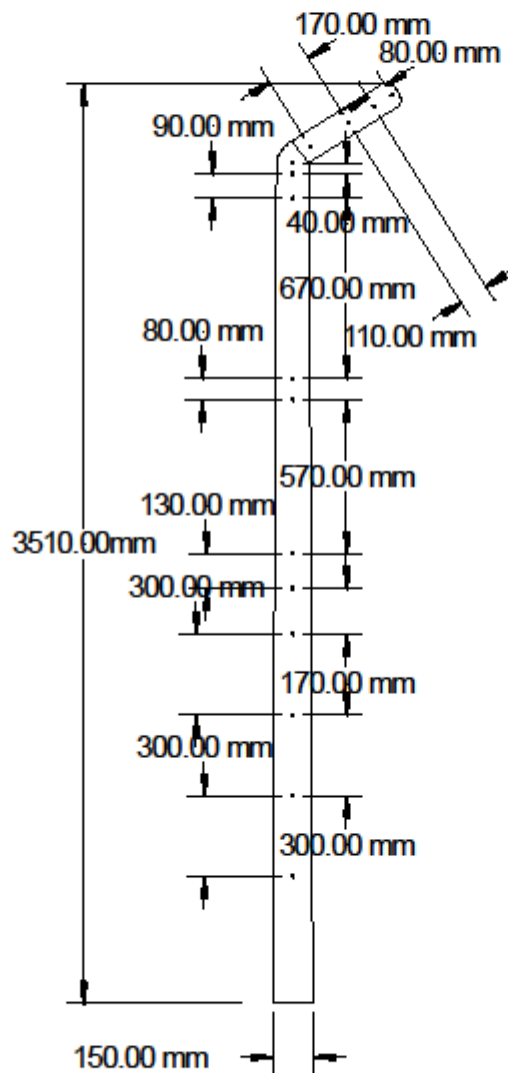

JORDAN CONCRETE LTD

Product code: 731

Description: 125mm Bent Arm
Post Security Posts

Dimensions: 2900mm x 125mm x
125mm

Weight: 108kg approx.

Stock item

Product code: 736

Description: 150mm Bent arm security post

Dimensions: 2900mm x 150mm x 150mm

Weight: 157kg approx

Stock item