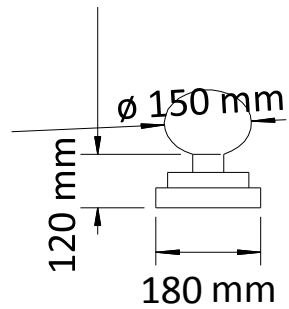

JORDAN

CONCRETE LTD

Product code: 685
 Dimensions: 150mm dia
 180mm base
 Description: Sphere

Product code: 686
 Dimensions: 215mm dia
 245mm base
 Description: Sphere

Product code: 692
 Dimensions: 360mm dia
 550mm base
 Description: Sphere