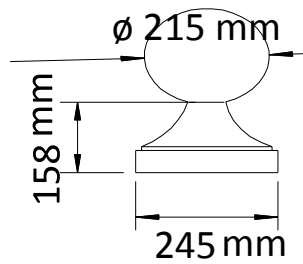

JORDAN

CONCRETE LTD

Product code: 685
 Dimensions: 150mm dia
 180mm base
 Description: Sphere

Product code: 686
 Dimensions: 215mm dia
 245mm base
 Description: Sphere

Product code: 692
 Dimensions: 360mm dia
 550mm base
 Description: Sphere