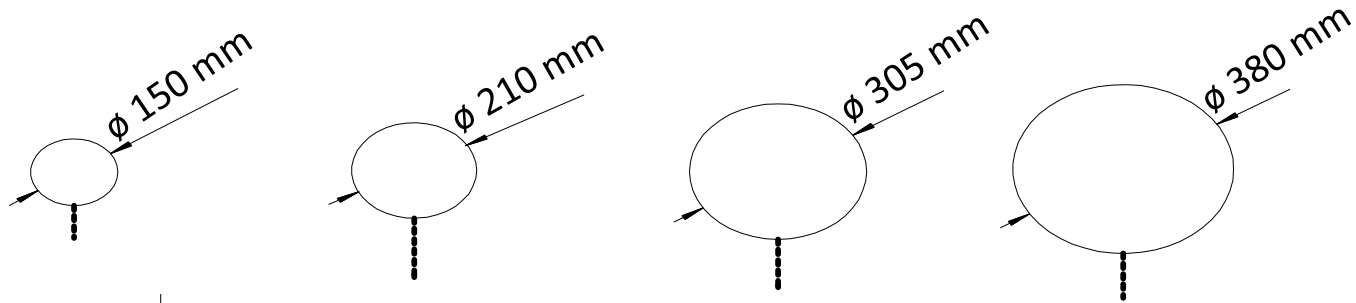

JORDAN

CONCRETE LTD

Product code: 685
 Dimensions: 150mm dia
 180mm base
 Description: Sphere

Product code: 686
 Dimensions: 215mm dia
 245mm base
 Description: Sphere

Product code: 692
 Dimensions: 360mm dia
 550mm base
 Description: Sphere