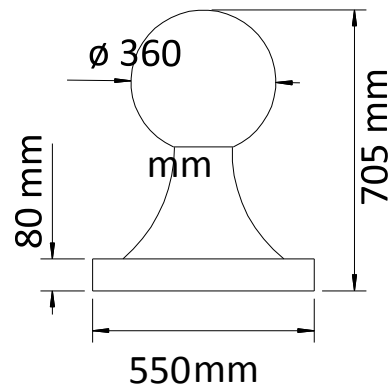

JORDAN

CONCRETE LTD

Product code: 685
 Dimensions: 150mm dia
 180mm base
 Description: Sphere

Product code: 686
 Dimensions: 215mm dia
 245mm base
 Description: Sphere

Product code: 692
 Dimensions: 360mm dia
 550mm base
 Description: Sphere