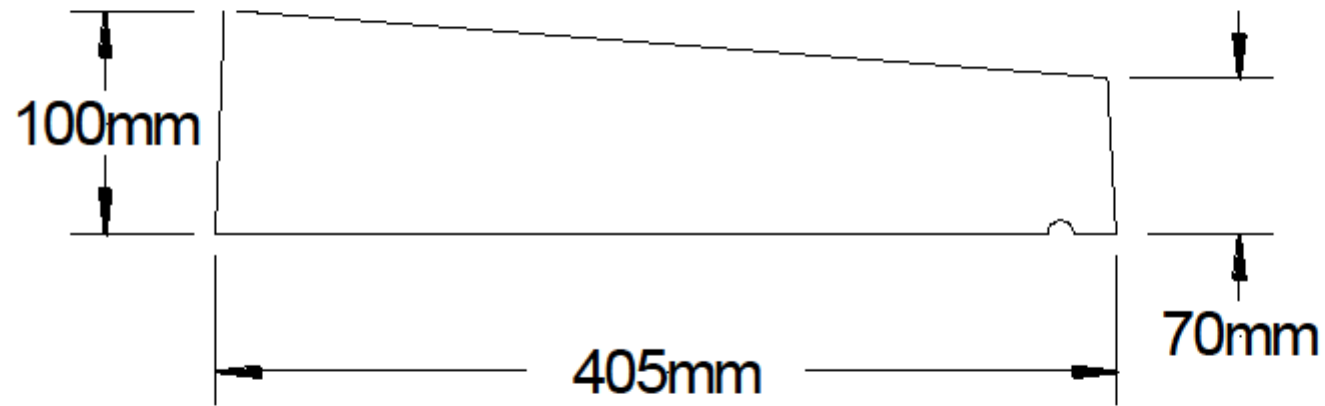

Product code: 623

Description: Single Weather Coping
315mm x 915mm x 63/43

Weight: 36kg approx.

Stock item

Product code: 624

Description: Single Weather Coping
350mm x 915mm x 73/47mm

Weight: 46kg approx.

Stock item

Product code: 626

Description: 405mm Single weather copings

Dimensions: 405mm x 920mm x100/70

Weight: 31kg approx.

Stock item

Product code: 629

Description: 450mm Single Weather
Coping

Dimensions: 450mm x 900mm x 100/70

Weight: 34kg approx.

Stock item

Product code: 632
Description: 525mm Single Weather Coping
Dimensions: 525mm x 600mm x 100/60
Weight: 60kg approx.
Stock item

Product code: 633

Description: 600mm Single Weather
Coping

Dimension: 600mm x 600mm x 140/100

Weight: 104kg

Stock item

Product code: 634

Description: 680mm Single Weather coping

Dimensions: 680mm x 900mm x 150/100

Weight: 183kg approx

Stock item