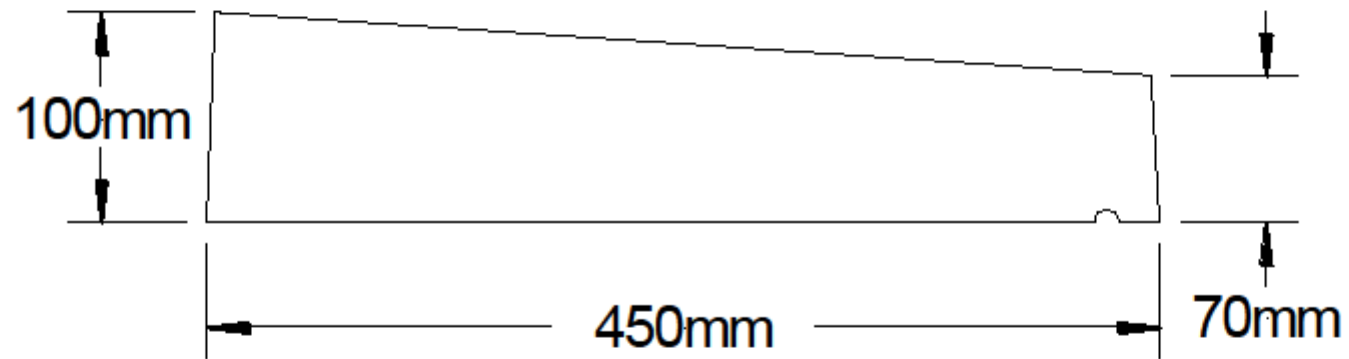

Product code: 623

Description: Single Weather Coping
315mm x 915mm x 63/43

Weight: 36kg approx.

Stock item

Product code: 624

Description: Single Weather Coping
350mm x 915mm x 73/47mm

Weight: 46kg approx.

Stock item

Product code: 626

Description: 405mm Single weather copings

Dimensions: 405mm x 920mm x100/70

Weight: 31kg approx.

Stock item

Product code: 629

Description: 450mm Single Weather
Coping

Dimensions: 450mm x 900mm x 100/70

Weight: 34kg approx.

Stock item

Product code: 632
Description: 525mm Single Weather Coping
Dimensions: 525mm x 600mm x 100/60
Weight: 60kg approx.
Stock item

Product code: 633

Description: 600mm Single Weather
Coping

Dimension: 600mm x 600mm x 140/100

Weight: 104kg

Stock item

Product code: 634

Description: 680mm Single Weather coping

Dimensions: 680mm x 900mm x 150/100

Weight: 183kg approx

Stock item