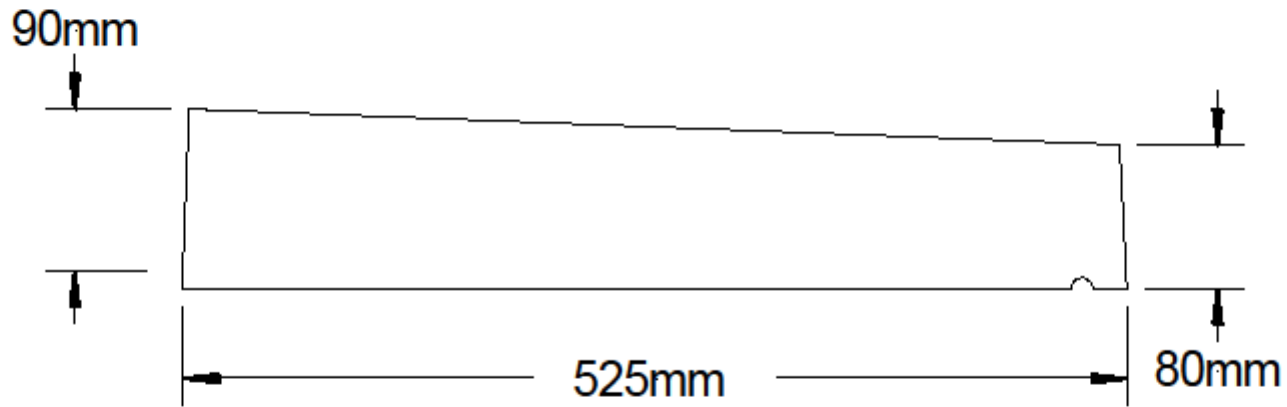

Product code: 623

Description: Single Weather Coping
315mm x 915mm x 63/43

Weight: 36kg approx.

Stock item

Product code: 624

Description: Single Weather Coping
350mm x 915mm x 73/47mm

Weight: 46kg approx.

Stock item

Product code: 626

Description: 405mm Single weather copings

Dimensions: 405mm x 920mm x100/70

Weight: 31kg approx.

Stock item

Product code: 629

Description: 450mm Single Weather
Coping

Dimensions: 450mm x 900mm x 100/70

Weight: 34kg approx.

Stock item

Product code: 632
Description: 525mm Single Weather Coping
Dimensions: 525mm x 600mm x 100/60
Weight: 60kg approx.
Stock item

Product code: 633

Description: 600mm Single Weather
Coping

Dimension: 600mm x 600mm x 140/100

Weight: 104kg

Stock item

Product code: 634

Description: 680mm Single Weather coping

Dimensions: 680mm x 900mm x 150/100

Weight: 183kg approx

Stock item