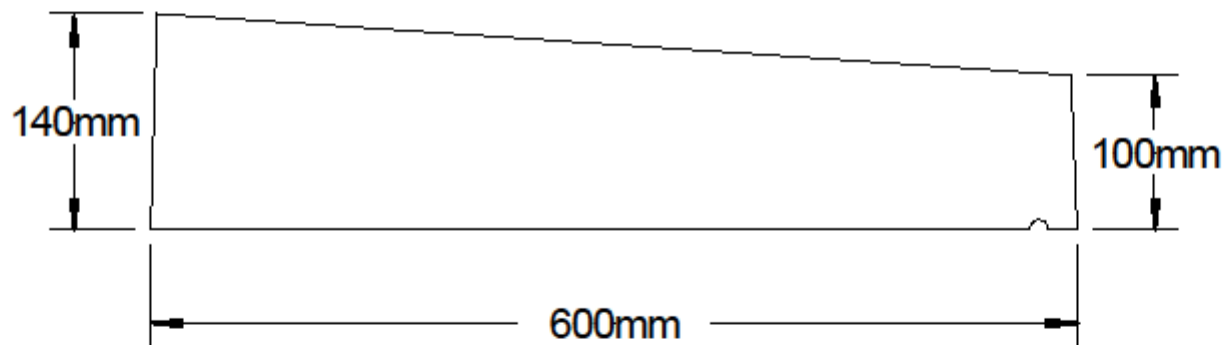

Product code: 623

Description: Single Weather Coping
315mm x 915mm x 63/43

Weight: 36kg approx.

Stock item

Product code: 624

Description: Single Weather Coping
350mm x 915mm x 73/47mm

Weight: 46kg approx.

Stock item

Product code: 626

Description: 405mm Single weather copings

Dimensions: 405mm x 920mm x100/70

Weight: 31kg approx.

Stock item

Product code: 629

Description: 450mm Single Weather
Coping

Dimensions: 450mm x 900mm x 100/70

Weight: 34kg approx.

Stock item

Product code: 632
Description: 525mm Single Weather Coping
Dimensions: 525mm x 600mm x 100/60
Weight: 60kg approx.
Stock item

Product code: 633

Description: 600mm Single Weather
Coping

Dimension: 600mm x 600mm x 140/100

Weight: 104kg

Stock item

Product code: 634

Description: 680mm Single Weather coping

Dimensions: 680mm x 900mm x 150/100

Weight: 183kg approx

Stock item