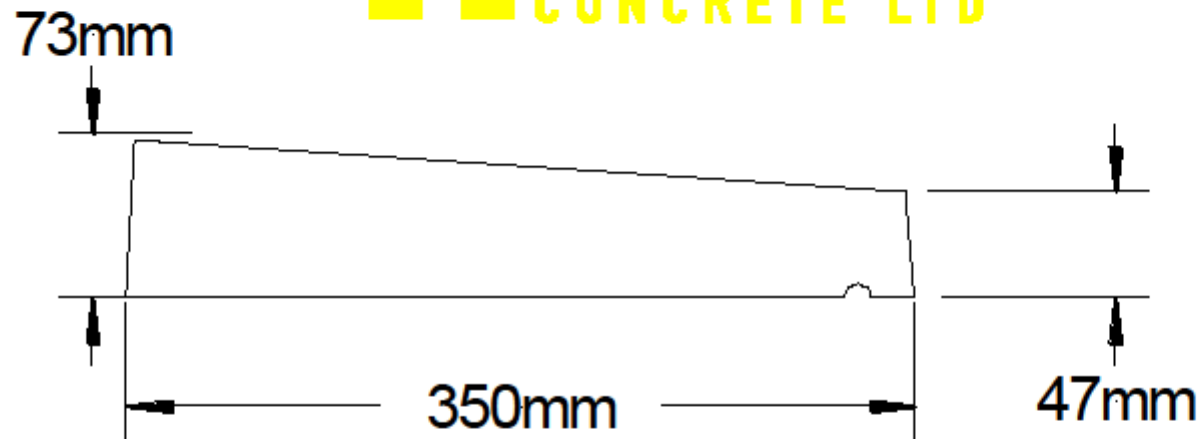

Product code: 623

Description: Single Weather Coping
315mm x 915mm x 63/43

Weight: 36kg approx.

Stock item

Product code: 624

Description: Single Weather Coping
350mm x 915mm x 73/47mm

Weight: 46kg approx.

Stock item

Product code: 626

Description: 405mm Single weather copings

Dimensions: 405mm x 920mm x100/70

Weight: 31kg approx.

Stock item

Product code: 629

Description: 450mm Single Weather
Coping

Dimensions: 450mm x 900mm x 100/70

Weight: 34kg approx.

Stock item

Product code: 632
Description: 525mm Single Weather Coping
Dimensions: 525mm x 600mm x 100/60
Weight: 60kg approx.
Stock item

Product code: 633

Description: 600mm Single Weather
Coping

Dimension: 600mm x 600mm x 140/100

Weight: 104kg

Stock item

Product code: 634

Description: 680mm Single Weather coping

Dimensions: 680mm x 900mm x 150/100

Weight: 183kg approx

Stock item