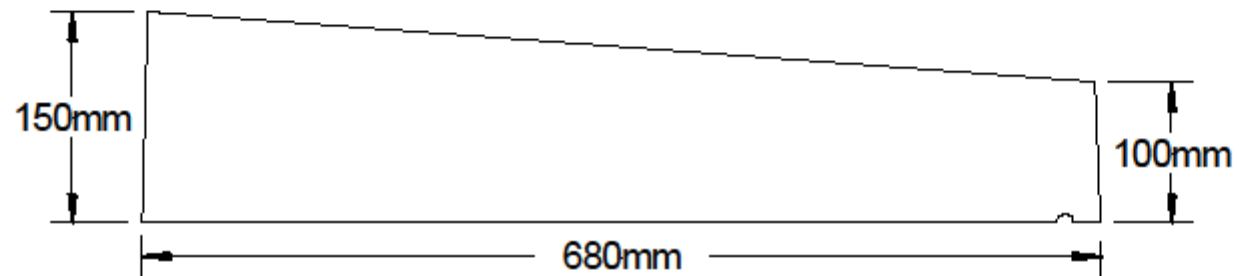

Product code: 626

Description: 405mm Single weather copings

Dimensions: 405mm x 920mm x100/70

Weight: 31kg approx.

Stock item

Product code: 629

Description: 450mm Single Weather
Coping

Dimensions: 450mm x 900mm x 100/70

Weight: 34kg approx.

Stock item

Product code: 632
Description: 525mm Single Weather Coping
Dimensions: 525mm x 600mm x 100/60
Weight: 60kg approx.
Stock item

Product code: 633

Description: 600mm Single Weather
Coping

Dimension: 600mm x 600mm x 140/100

Weight: 104kg

Stock item

Product code: 634

Description: 680mm Single Weather coping

Dimensions: 680mm x 900mm x 150/100

Weight: 183kg approx

Stock item

Product code: 621

Description: 180mm Single Weather
Coping

Dimensions: 180mm x 920mm x 50/45

Weight: 18kg approx.

Product code: 622

Description: 240mm Single Weather coping

Dimensions: 240mm x 915mm x 63/43mm