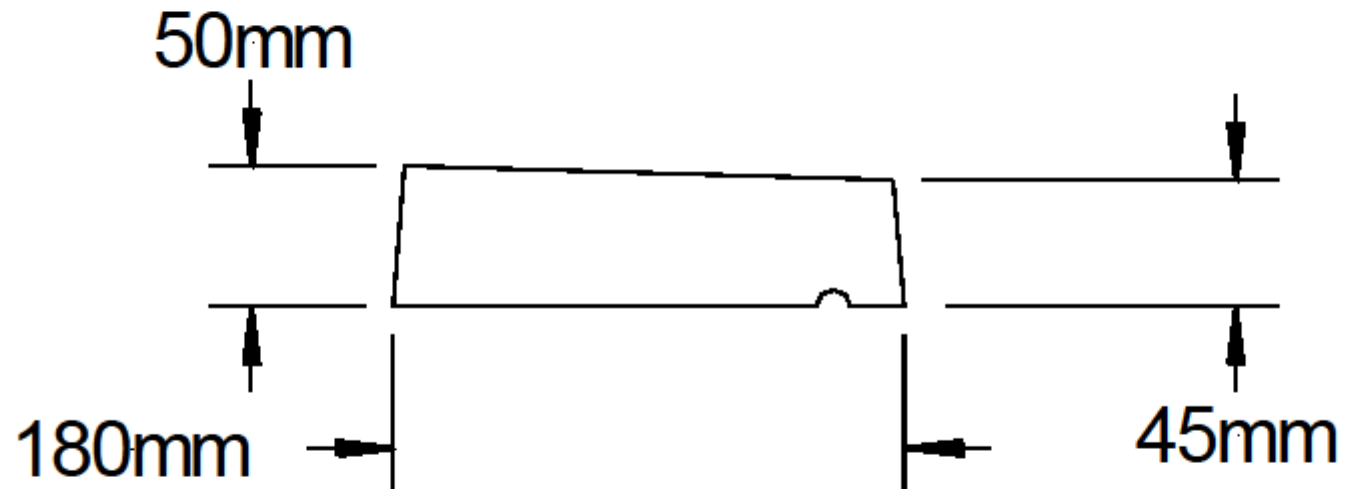

Product code: 626

Description: 405mm Single weather copings

Dimensions: 405mm x 920mm x100/70

Weight: 31kg approx.

Stock item

Product code: 629

Description: 450mm Single Weather
Coping

Dimensions: 450mm x 900mm x 100/70

Weight: 34kg approx.

Stock item

Product code: 632
Description: 525mm Single Weather Coping
Dimensions: 525mm x 600mm x 100/60
Weight: 60kg approx.
Stock item

Product code: 633

Description: 600mm Single Weather
Coping

Dimension: 600mm x 600mm x 140/100

Weight: 104kg

Stock item

Product code: 634

Description: 680mm Single Weather coping

Dimensions: 680mm x 900mm x 150/100

Weight: 183kg approx

Stock item

Product code: 621

Description: 180mm Single Weather
Coping

Dimensions: 180mm x 920mm x 50/45

Weight: 18kg approx.

Product code: 622

Description: 240mm Single Weather coping

Dimensions: 240mm x 915mm x 63/43mm