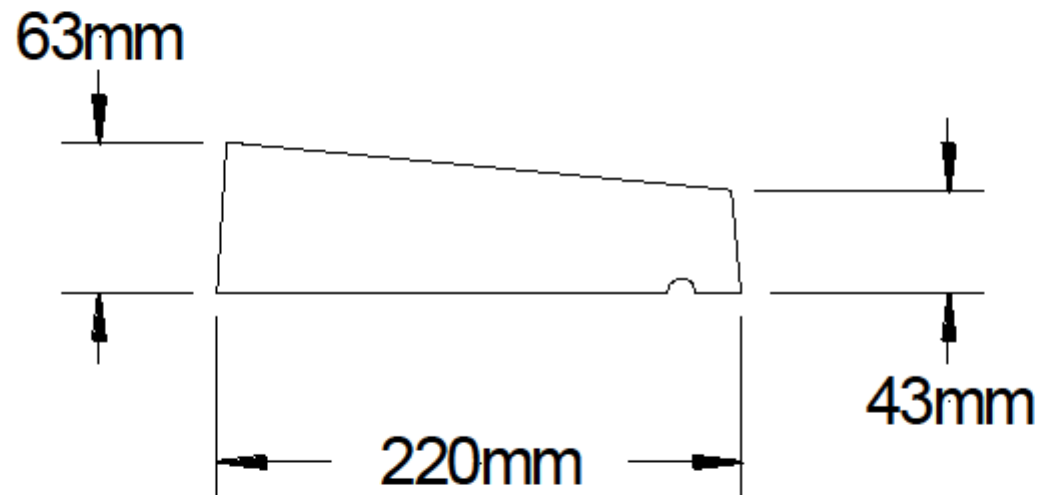

Product code: 626

Description: 405mm Single weather copings

Dimensions: 405mm x 920mm x100/70

Weight: 31kg approx.

Stock item

Product code: 629

Description: 450mm Single Weather
Coping

Dimensions: 450mm x 900mm x 100/70

Weight: 34kg approx.

Stock item

Product code: 632
Description: 525mm Single Weather Coping
Dimensions: 525mm x 600mm x 100/60
Weight: 60kg approx.
Stock item

Product code: 633

Description: 600mm Single Weather
Coping

Dimension: 600mm x 600mm x 140/100

Weight: 104kg

Stock item

Product code: 634

Description: 680mm Single Weather coping

Dimensions: 680mm x 900mm x 150/100

Weight: 183kg approx

Stock item

Product code: 621

Description: 180mm Single Weather
Coping

Dimensions: 180mm x 920mm x 50/45

Weight: 18kg approx.

Product code: 622

Description: 240mm Single Weather coping

Dimensions: 240mm x 915mm x 63/43mm