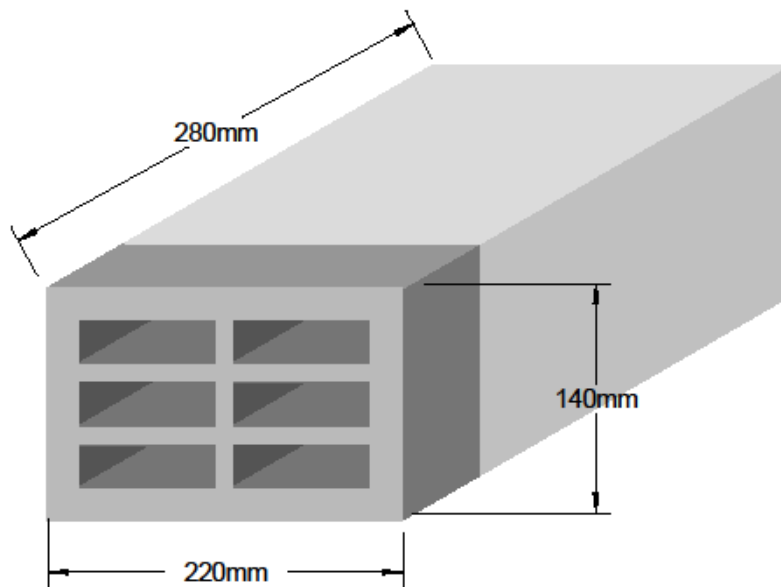

Concrete Vent Box

AVAILABLE IN A RANGE OF COLOURS

Product code: 535

Dimensions: 220mm x 140mm x
280mm

Description: Vent box

To suit