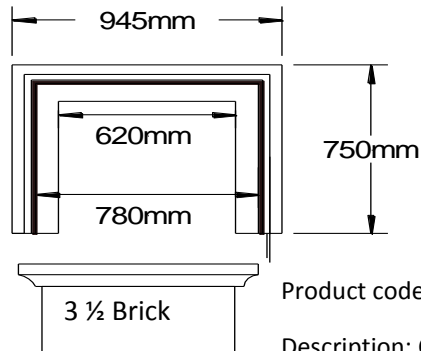

JORDAN

CONCRETE LTD

Product codes: 840
 Description: Chimney caps (Corbelled)
 Dimensions: 785mm x 790mm
 Weight: 75kg approx.
 Stock items

Product codes: 841
 Description: Chimney caps (Corbelled)
 Dimensions: 840mm x 760mm
 Weight: 80kg approx.
 Stock items

Product codes: 842
 Description: Chimney caps (Corbelled)
 Dimensions: 945mm x 750mm
 Weight: 80kg approx.

Product codes: 843
 Description: Chimney caps (Corbelled)
 Dimensions: 1050mm x 755mm
 Weight: 85kg approx.
 Stock items