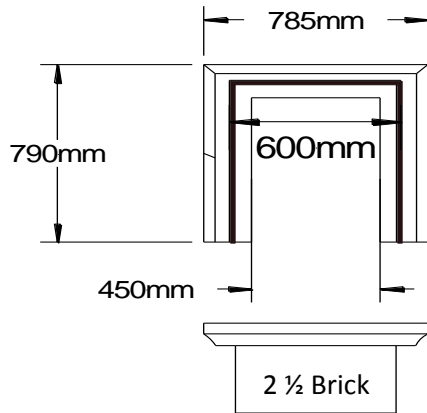

JORDAN

CONCRETE LTD

Product codes: 840
 Description: Chimney caps (Corbelled)
 Dimensions: 785mm x 790mm
 Weight: 75kg approx.
 Stock items

Product codes: 841
 Description: Chimney caps (Corbelled)
 Dimensions: 840mm x 760mm
 Weight: 80kg approx.
 Stock items

Product codes: 842
 Description: Chimney caps (Corbelled)
 Dimensions: 945mm x 750mm
 Weight: 80kg approx.

Product codes: 843
 Description: Chimney caps (Corbelled)
 Dimensions: 1050mm x 755mm
 Weight: 85kg approx.
 Stock items