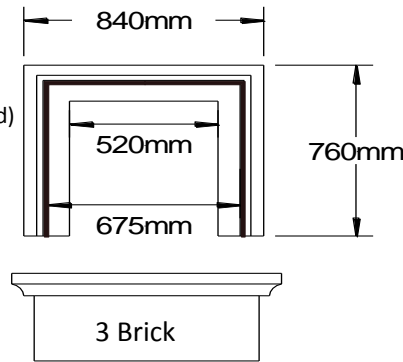

JORDAN

CONCRETE LTD

Product codes: 840
 Description: Chimney caps (Corbelled)
 Dimensions: 785mm x 790mm
 Weight: 75kg approx.
 Stock items

Product codes: 841
 Description: Chimney caps (Corbelled)
 Dimensions: 840mm x 760mm
 Weight: 80kg approx.
 Stock items

Product codes: 842
 Description: Chimney caps (Corbelled)
 Dimensions: 945mm x 750mm
 Weight: 80kg approx.

Product codes: 843
 Description: Chimney caps (Corbelled)
 Dimensions: 1050mm x 755mm
 Weight: 85kg approx.
 Stock items