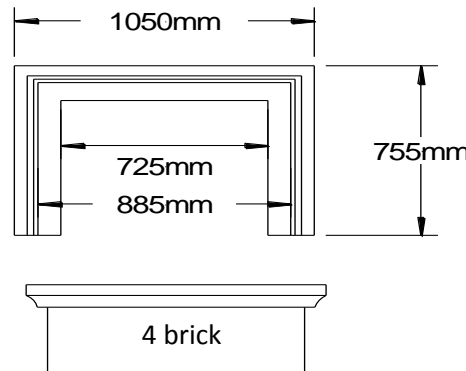

JORDAN

CONCRETE LTD

Product codes: 840
 Description: Chimney caps (Corbelled)
 Dimensions: 785mm x 790mm
 Weight: 75kg approx.
 Stock items

Product codes: 841
 Description: Chimney caps (Corbelled)
 Dimensions: 840mm x 760mm
 Weight: 80kg approx.
 Stock items

Product codes: 842
 Description: Chimney caps (Corbelled)
 Dimensions: 945mm x 750mm
 Weight: 80kg approx.

Product codes: 843
 Description: Chimney caps (Corbelled)
 Dimensions: 1050mm x 755mm
 Weight: 85kg approx.
 Stock items