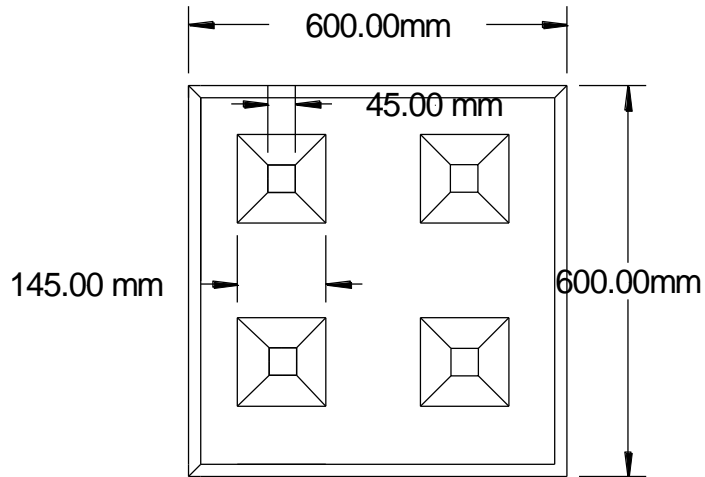

# JORDAN CONCRETE LTD

Product code: LB101

Dimensions: 600mm x 1200mm

Description: Lego Brick

Weight: 1 tonne approx

# JORDAN CONCRETE LTD

Product code: LB102

Dimensions: 600mm x 600mm

Description: Lego Brick

Weight: ½ tonne approx