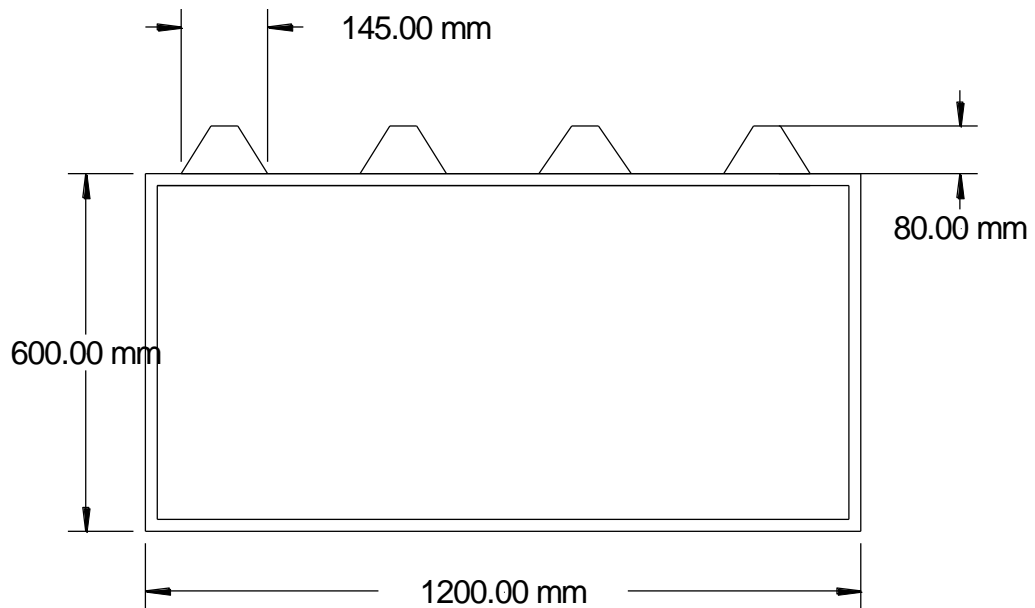

# JORDAN CONCRETE LTD

Product code: LB101

Dimensions: 600mm x 1200mm

Description: Lego Brick

Weight: 1 tonne approx

# JORDAN CONCRETE LTD

Product code: LB102

Dimensions: 600mm x 600mm

Description: Lego Brick

Weight: ½ tonne approx