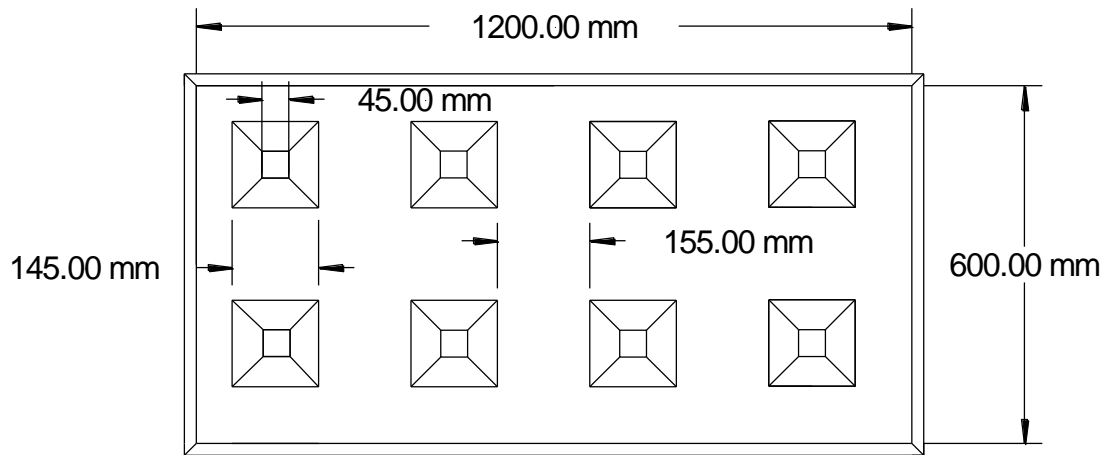

# JORDAN CONCRETE LTD

Product code: LB101

Dimensions: 600mm x 1200mm

Description: Lego Brick

Weight: 1 tonne approx

# JORDAN CONCRETE LTD

Product code: LB102

Dimensions: 600mm x 600mm

Description: Lego Brick

Weight: ½ tonne approx