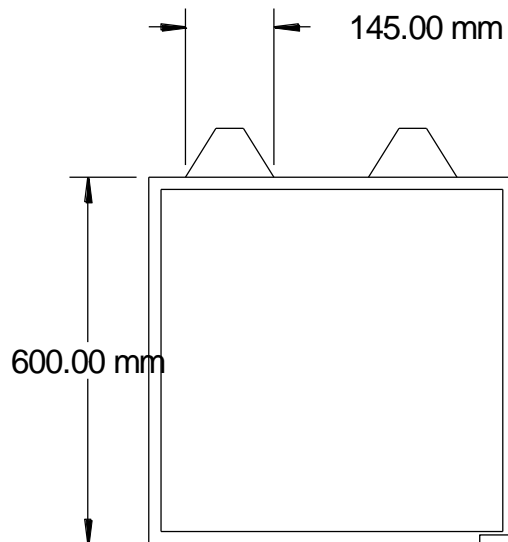

# JORDAN CONCRETE LTD

Product code: LB101

Dimensions: 600mm x 1200mm

Description: Lego Brick

Weight: 1 tonne approx

# JORDAN CONCRETE LTD

Product code: LB102

Dimensions: 600mm x 600mm

Description: Lego Brick

Weight: ½ tonne approx