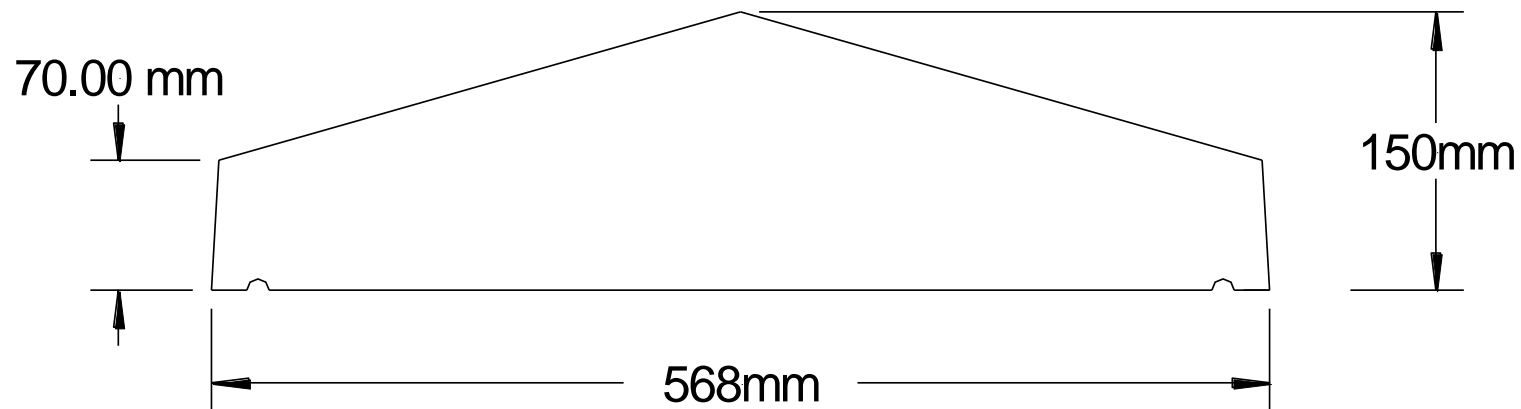

Weight: 19kg approx.

Stock item

45.00 mm

Product code 605  
Description: 240mm Saddle Back Coping  
Dimensions: 240mm x 915 x 60/45mm  
Weight: 28kg approx  
Stock item

Product code: 606  
Description: 305mm Saddle Back Coping  
Dimensions: 305mm x 915mm x 65/45mm  
Weight: 36kg approx  
Stock item

Product code: 607

Description: 305mm Mid-size Saddle Back Coping

Dimensions: 305mm x 910mm x 100/50

Weight: 50kg approx.

Stock item

Product code: 608  
Description: 305mm Anti Vandal Coping  
Dimensions: 300mm x 915mm x 185/65  
Weight: 82kg approx.  
Stock items

Product code: 609

Dimensions: 350mm x 915mm x  
97/50mm

Description: 350mm saddle back  
coping

Weight: 50kg/m approx

Product code: 610  
Description: 405mm Saddle Back Coping  
Dimensions: 405mm x 990mm x 97/50  
Weight: 72kg approx.  
Stock item

Product code: 612

Dimensions: 450mm x 915mm x  
150/70mm

Description: 450mm saddle back  
coping

Weight: 108kg approx

Product code: 614

Description: 568mm Saddle Back Coping

Dimensions: 568mm x 600mm x150/70