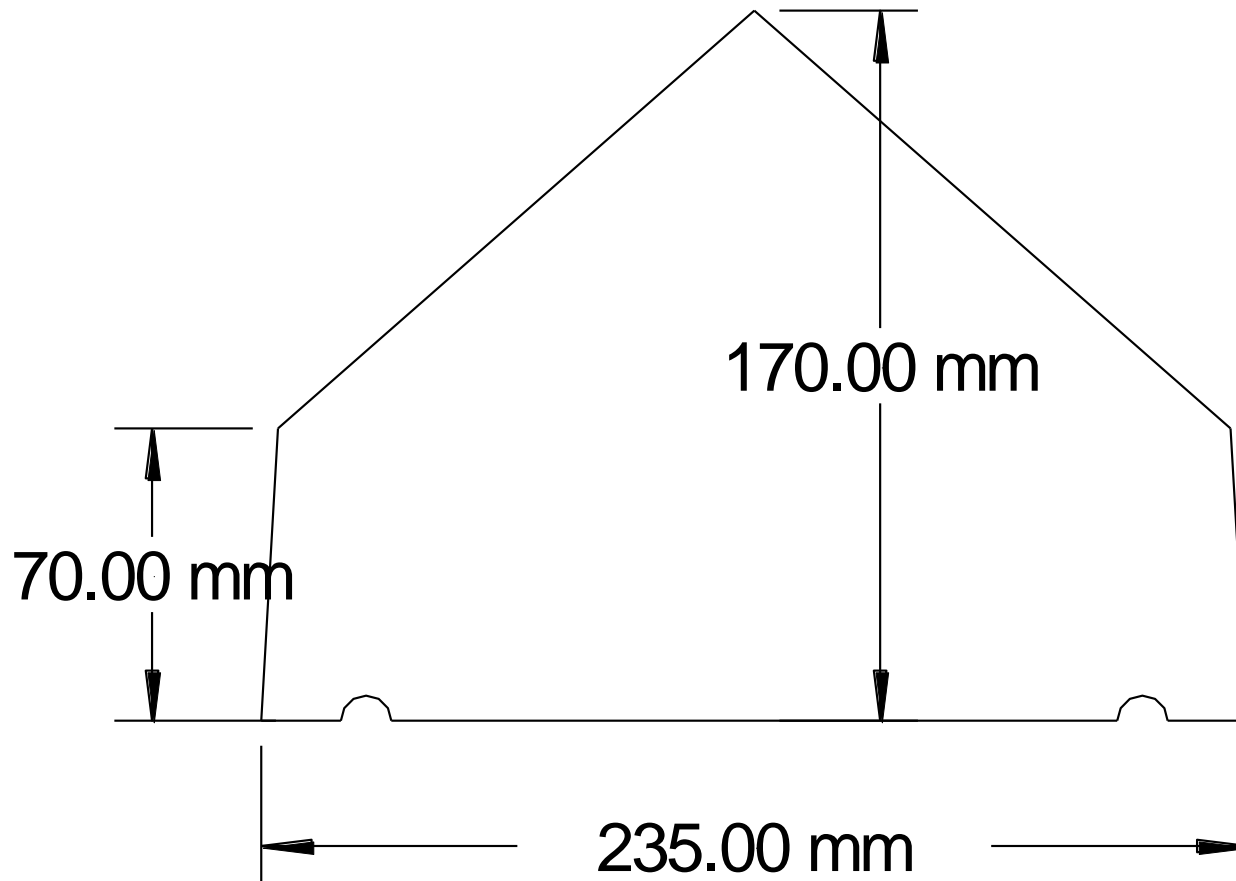

Product code: 615

Description: Saddle Back Coping
235mm x 920mm x 170/70

Weight: 62kg approx

Made to order