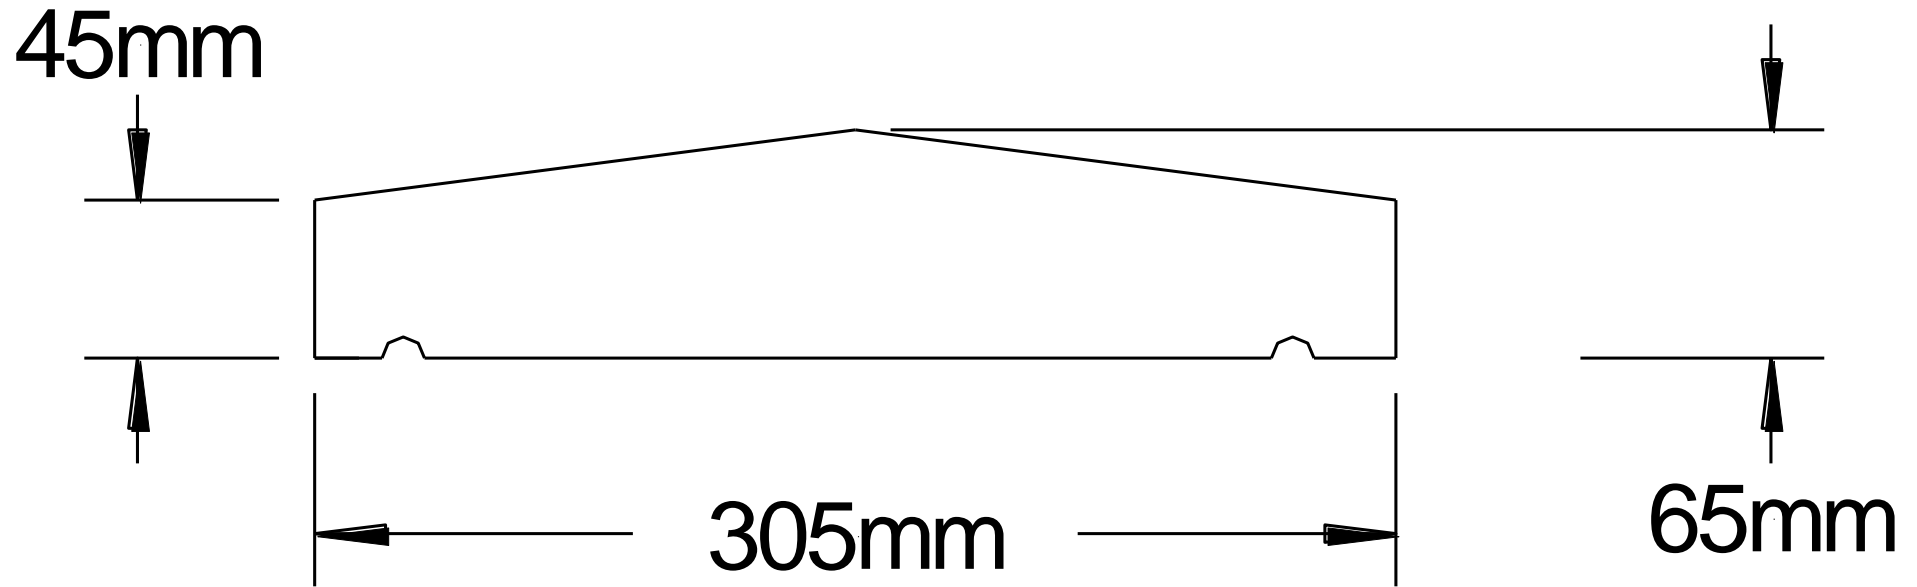

Weight: 10kg approx.

Stock item

40.00 mm

185.00 mm

50.00 mm

Product code: 603

Description: 185mm Saddle Back Coping

Dimensions: 185mm x 915mm x 55/40

Weight: 19kg approx.

Stock item

45.00 mm

Product code 605  
Description: 240mm Saddle Back Coping  
Dimensions: 240mm x 915 x 60/45mm  
Weight: 28kg approx  
Stock item

Product code: 606  
Description: 305mm Saddle Back Coping  
Dimensions: 305mm x 915mm x 65/45mm  
Weight: 36kg approx  
Stock item

Product code: 607

Description: 305mm Mid-size Saddle Back Coping

Dimensions: 305mm x 910mm x 100/50

Weight: 50kg approx.

Stock item

Product code: 608  
Description: 305mm Anti Vandal Coping  
Dimensions: 300mm x 915mm x 185/65  
Weight: 82kg approx.  
Stock items

Product code: 609

Dimensions: 350mm x 915mm x  
97/50mm

Description: 350mm saddle back  
coping

Weight: 50kg/m approx

Product code: 610  
Description: 405mm Saddle Back Coping  
Dimensions: 405mm x 990mm x 97/50  
Weight: 72kg approx.  
Stock item