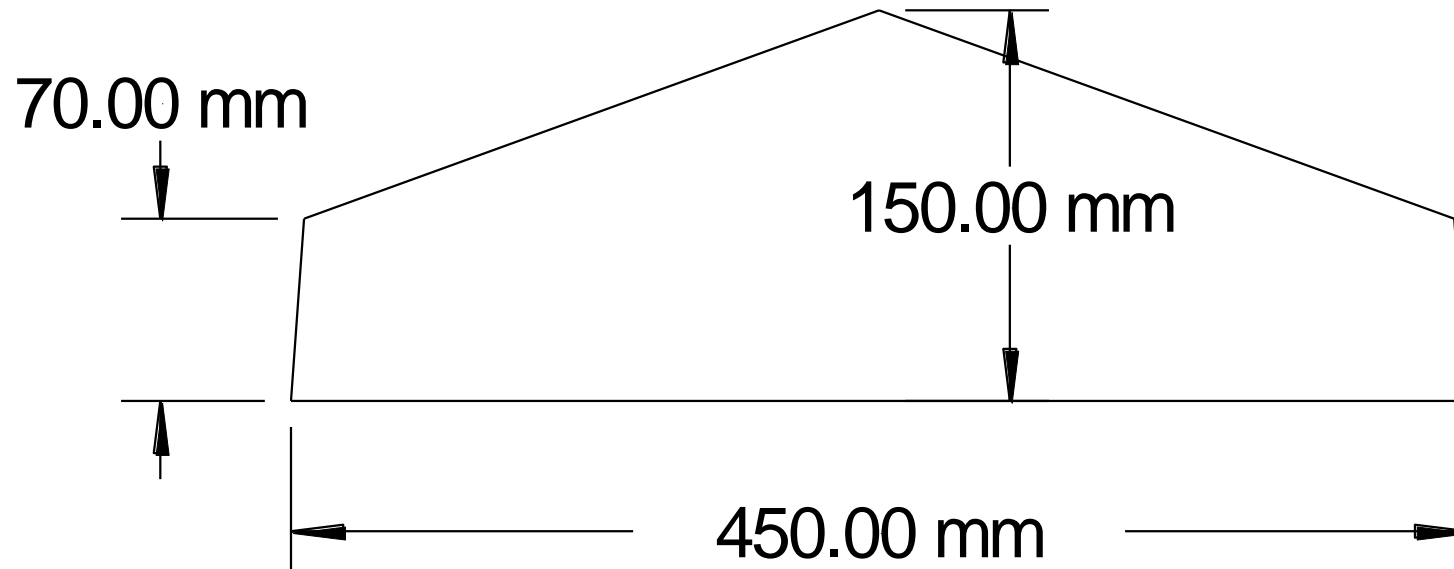

Weight: 19kg approx.

Stock item

45.00 mm

Product code 605  
Description: 240mm Saddle Back Coping  
Dimensions: 240mm x 915 x 60/45mm  
Weight: 28kg approx  
Stock item

Product code: 606  
Description: 305mm Saddle Back Coping  
Dimensions: 305mm x 915mm x 65/45mm  
Weight: 36kg approx  
Stock item

Product code: 607

Description: 305mm Mid-size Saddle Back Coping

Dimensions: 305mm x 910mm x 100/50

Weight: 50kg approx.

Stock item

Product code: 608  
Description: 305mm Anti Vandal Coping  
Dimensions: 300mm x 915mm x 185/65  
Weight: 82kg approx.  
Stock items

Product code: 609

Dimensions: 350mm x 915mm x  
97/50mm

Description: 350mm saddle back  
coping

Weight: 50kg/m approx

Product code: 610  
Description: 405mm Saddle Back Coping  
Dimensions: 405mm x 990mm x 97/50  
Weight: 72kg approx.  
Stock item

Product code: 612

Dimensions: 450mm x 915mm x  
150/70mm

Description: 450mm saddle back  
coping

Weight: 108kg approx

Product code: 614

Description: 568mm Saddle Back Coping

Dimensions: 568mm x 600mm x150/70