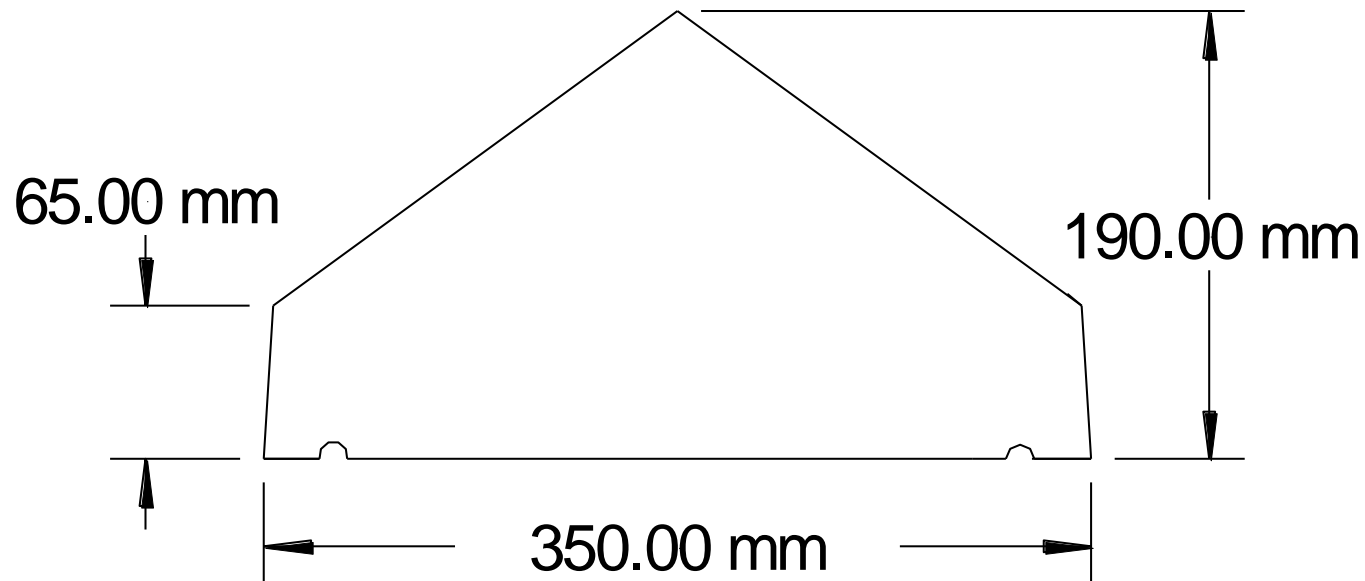

Product code: 609

Dimensions: 350mm x 915mm x  
97/50mm

Description: 350mm saddle back  
coping

Weight: 50kg/m approx

Product code: 610  
Description: 405mm Saddle Back Coping  
Dimensions: 405mm x 990mm x 97/50  
Weight: 72kg approx.  
Stock item

Product code: 612

Dimensions: 450mm x 915mm x  
150/70mm

Description: 450mm saddle back  
coping

Weight: 108kg approx

Product code: 614

Description: 568mm Saddle Back Coping

Dimensions: 568mm x 600mm x150/70

Weight: 90 kg approx.

Made to order

Product code: 615

Description: Saddle Back Coping  
235mm x 920mm x 170/70

Weight: 62kg approx

Made to order

Product code: 616

Description: 600mm Saddle Back Coping

Dimensions: 600mm x 600mm x 150/80

Weight: 100kg approx.

Made to order

Product code: 641

Description: 350mm Saddle Back Coping

Dimensions: 350mm x 905mm x 190/65

Weight: 97kg approx

Made to order