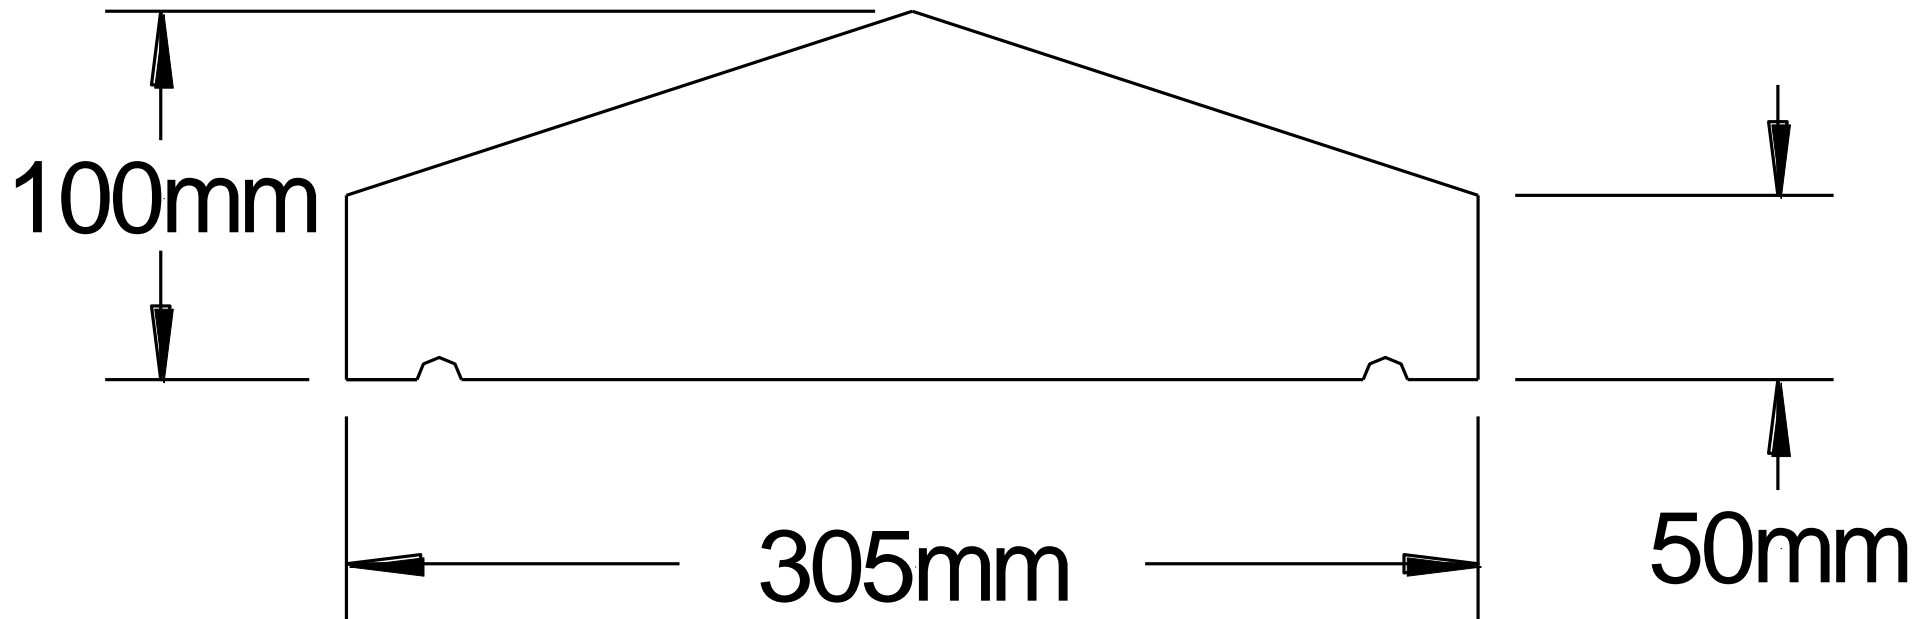

Weight: 10kg approx.

Stock item

40.00 mm

185.00 mm

50.00 mm

Product code: 603

Description: 185mm Saddle Back Coping

Dimensions: 185mm x 915mm x 55/40

Weight: 19kg approx.

Stock item

45.00 mm

Product code 605  
Description: 240mm Saddle Back Coping  
Dimensions: 240mm x 915 x 60/45mm  
Weight: 28kg approx  
Stock item

Product code: 606  
Description: 305mm Saddle Back Coping  
Dimensions: 305mm x 915mm x 65/45mm  
Weight: 36kg approx  
Stock item

Product code: 607

Description: 305mm Mid-size Saddle Back Coping

Dimensions: 305mm x 910mm x 100/50

Weight: 50kg approx.

Stock item

Product code: 608  
Description: 305mm Anti Vandal Coping  
Dimensions: 300mm x 915mm x 185/65  
Weight: 82kg approx.  
Stock items

Product code: 609

Dimensions: 350mm x 915mm x  
97/50mm

Description: 350mm saddle back  
coping

Weight: 50kg/m approx

Product code: 610  
Description: 405mm Saddle Back Coping  
Dimensions: 405mm x 990mm x 97/50  
Weight: 72kg approx.  
Stock item