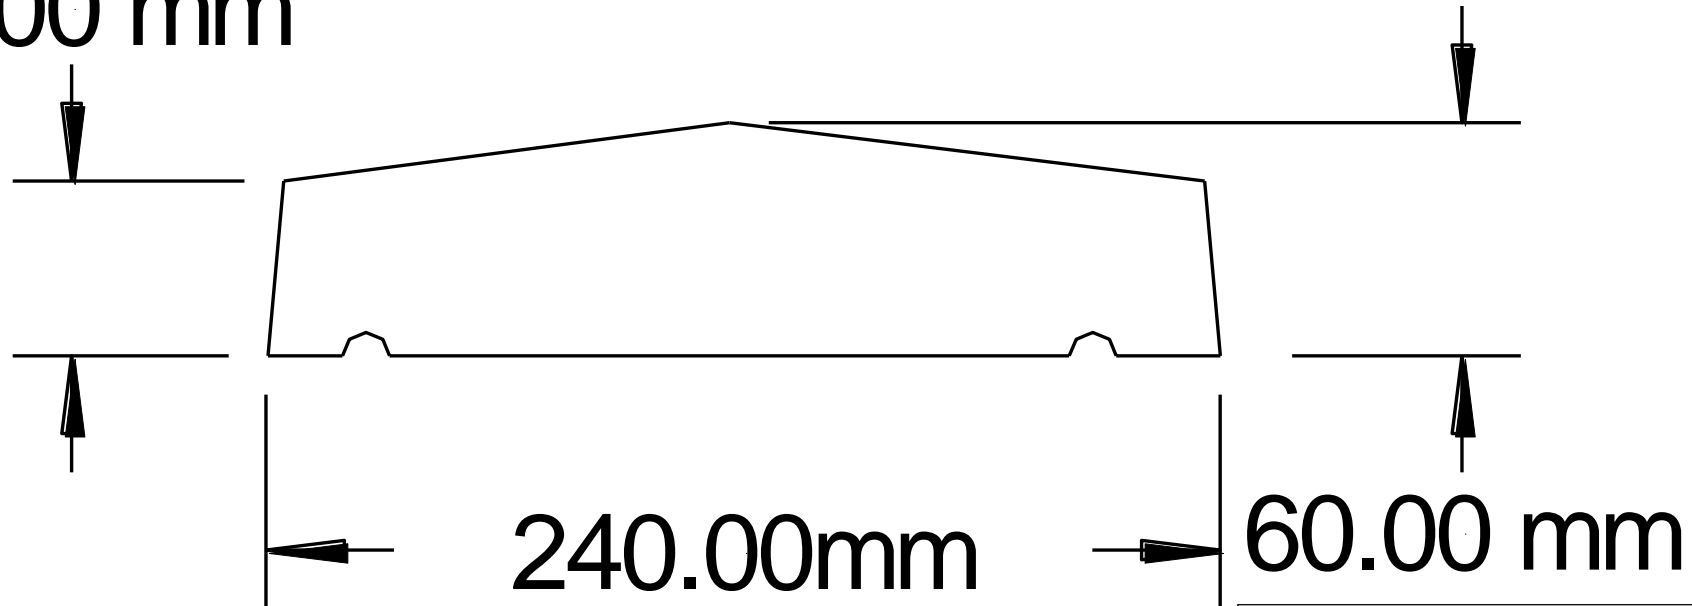

Weight: 10kg approx.

Stock item

40.00 mm

185.00 mm

50.00 mm

Product code: 603

Description: 185mm Saddle Back Coping

Dimensions: 185mm x 915mm x 55/40

Weight: 19kg approx.

Stock item

45.00 mm

Product code 605  
Description: 240mm Saddle Back Coping  
Dimensions: 240mm x 915 x 60/45mm  
Weight: 28kg approx  
Stock item

Product code: 606  
Description: 305mm Saddle Back Coping  
Dimensions: 305mm x 915mm x 65/45mm  
Weight: 36kg approx  
Stock item

Product code: 607

Description: 305mm Mid-size Saddle Back Coping

Dimensions: 305mm x 910mm x 100/50

Weight: 50kg approx.

Stock item

Product code: 608  
Description: 305mm Anti Vandal Coping  
Dimensions: 300mm x 915mm x 185/65  
Weight: 82kg approx.  
Stock items

Product code: 609

Dimensions: 350mm x 915mm x  
97/50mm

Description: 350mm saddle back  
coping

Weight: 50kg/m approx

Product code: 610  
Description: 405mm Saddle Back Coping  
Dimensions: 405mm x 990mm x 97/50  
Weight: 72kg approx.  
Stock item