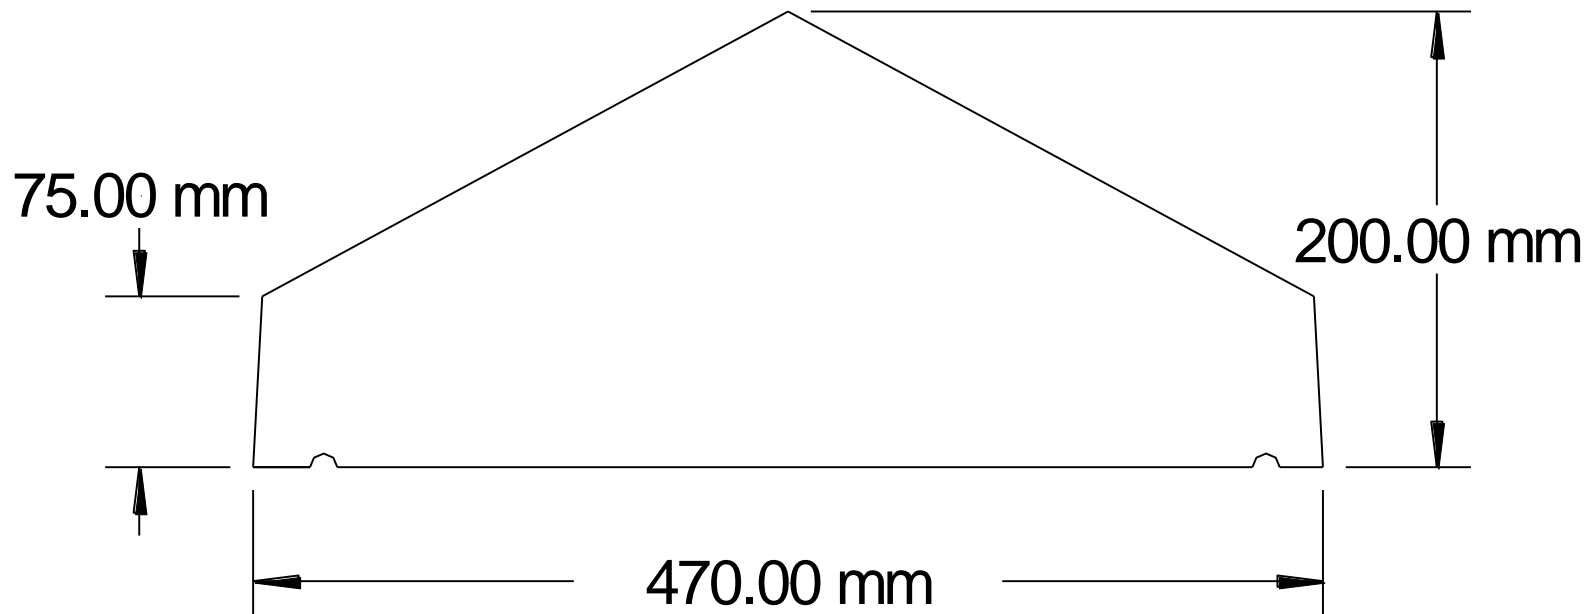

Product code: 609

Dimensions: 350mm x 915mm x  
97/50mm

Description: 350mm saddle back  
coping

Weight: 50kg/m approx

Product code: 610  
Description: 405mm Saddle Back Coping  
Dimensions: 405mm x 990mm x 97/50  
Weight: 72kg approx.  
Stock item

Product code: 612

Dimensions: 450mm x 915mm x  
150/70mm

Description: 450mm saddle back  
coping

Weight: 108kg approx

Product code: 614

Description: 568mm Saddle Back Coping

Dimensions: 568mm x 600mm x150/70

Dimensions: 600mm x 600mm x 150/80

Weight: 100kg approx.

Made to order

Product code: 641

Description: 350mm Saddle Back Coping

Dimensions: 350mm x 905mm x 190/65

Weight: 97kg approx

Made to order

Product code: 642

Description: 470mm Saddle Back Coping

Dimensions: 470mm x 660mm x 200/75

Weight: 102kg approx

Made to order