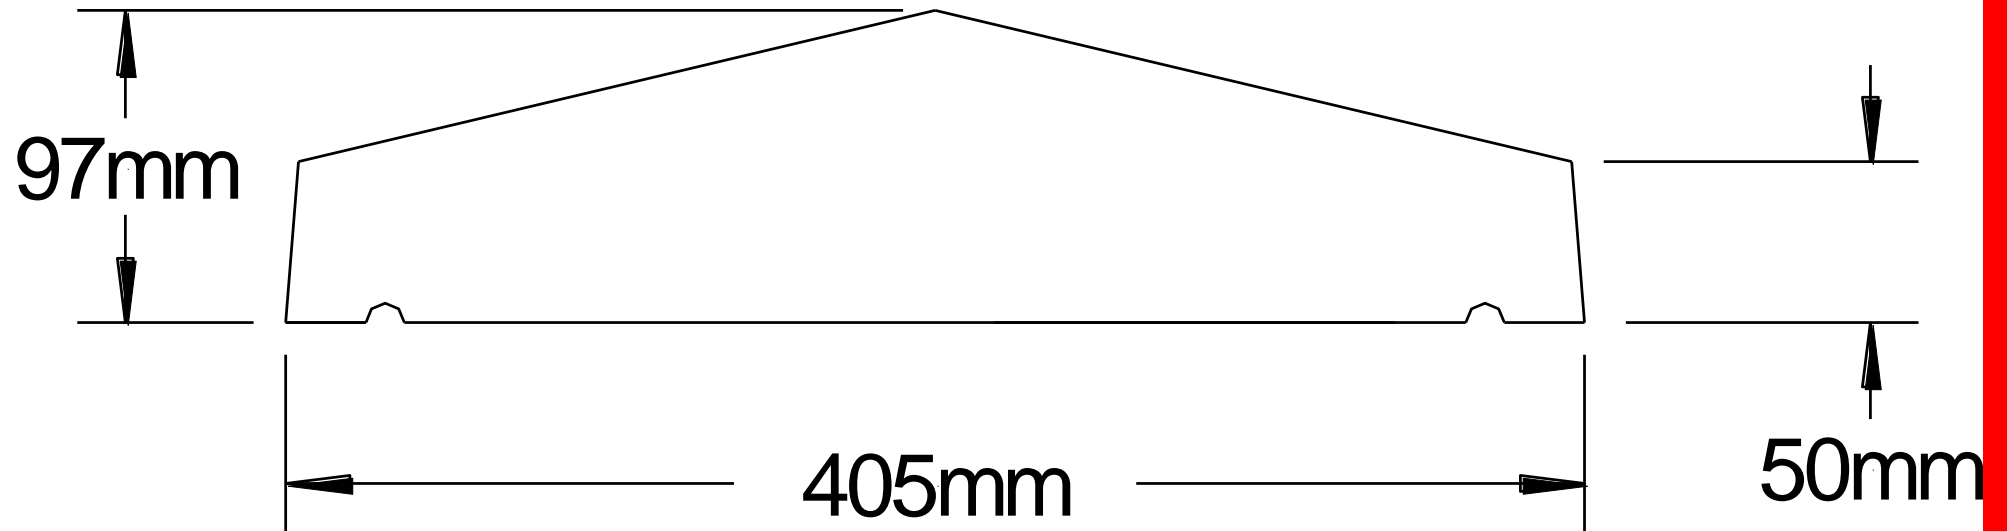

Weight: 19kg approx.

Stock item

45.00 mm

Product code 605  
Description: 240mm Saddle Back Coping  
Dimensions: 240mm x 915 x 60/45mm  
Weight: 28kg approx  
Stock item

Product code: 606  
Description: 305mm Saddle Back Coping  
Dimensions: 305mm x 915mm x 65/45mm  
Weight: 36kg approx  
Stock item

Product code: 607

Description: 305mm Mid-size Saddle Back Coping

Dimensions: 305mm x 910mm x 100/50

Weight: 50kg approx.

Stock item

Product code: 608  
Description: 305mm Anti Vandal Coping  
Dimensions: 300mm x 915mm x 185/65  
Weight: 82kg approx.  
Stock items

Product code: 609

Dimensions: 350mm x 915mm x  
97/50mm

Description: 350mm saddle back  
coping

Weight: 50kg/m approx

Product code: 610  
Description: 405mm Saddle Back Coping  
Dimensions: 405mm x 990mm x 97/50  
Weight: 72kg approx.  
Stock item

Product code: 612

Dimensions: 450mm x 915mm x  
150/70mm

Description: 450mm saddle back  
coping

Weight: 108kg approx

Product code: 614

Description: 568mm Saddle Back Coping

Dimensions: 568mm x 600mm x150/70