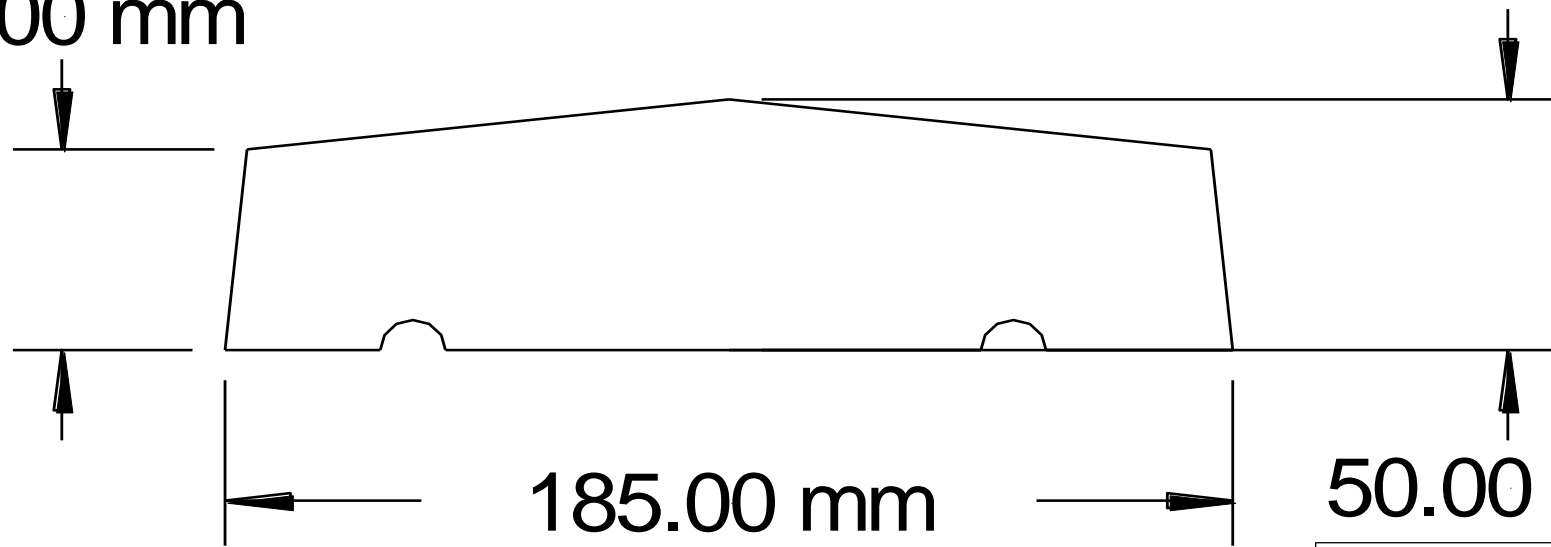

Product code: 601

Description: 100mm Saddle Back Coping

Dimensions: 100mm x 915mm x 65/35

Weight: 11kg approx.

Stock item

Product code: 602

Description: 155mm Saddle Back Coping

Dimensions: 155mm x 610mm x 55/40mm

Weight: 10kg approx.

Stock item

40.00 mm

185.00 mm

50.00 mm

Product code: 603

Description: 185mm Saddle Back Coping

Dimensions: 185mm x 915mm x 55/40

Weight: 19kg approx.

Stock item

45.00 mm

Product code 605  
Description: 240mm Saddle Back Coping  
Dimensions: 240mm x 915 x 60/45mm  
Weight: 28kg approx  
Stock item

Product code: 606  
Description: 305mm Saddle Back Coping  
Dimensions: 305mm x 915mm x 65/45mm  
Weight: 36kg approx  
Stock item

Product code: 609

Dimensions: 350mm x 915mm x  
97/50mm

Description: 350mm saddle back  
coping

Weight: 50kg/m approx

Product code: 610  
Description: 405mm Saddle Back Coping  
Dimensions: 405mm x 990mm x 97/50  
Weight: 72kg approx.  
Stock item