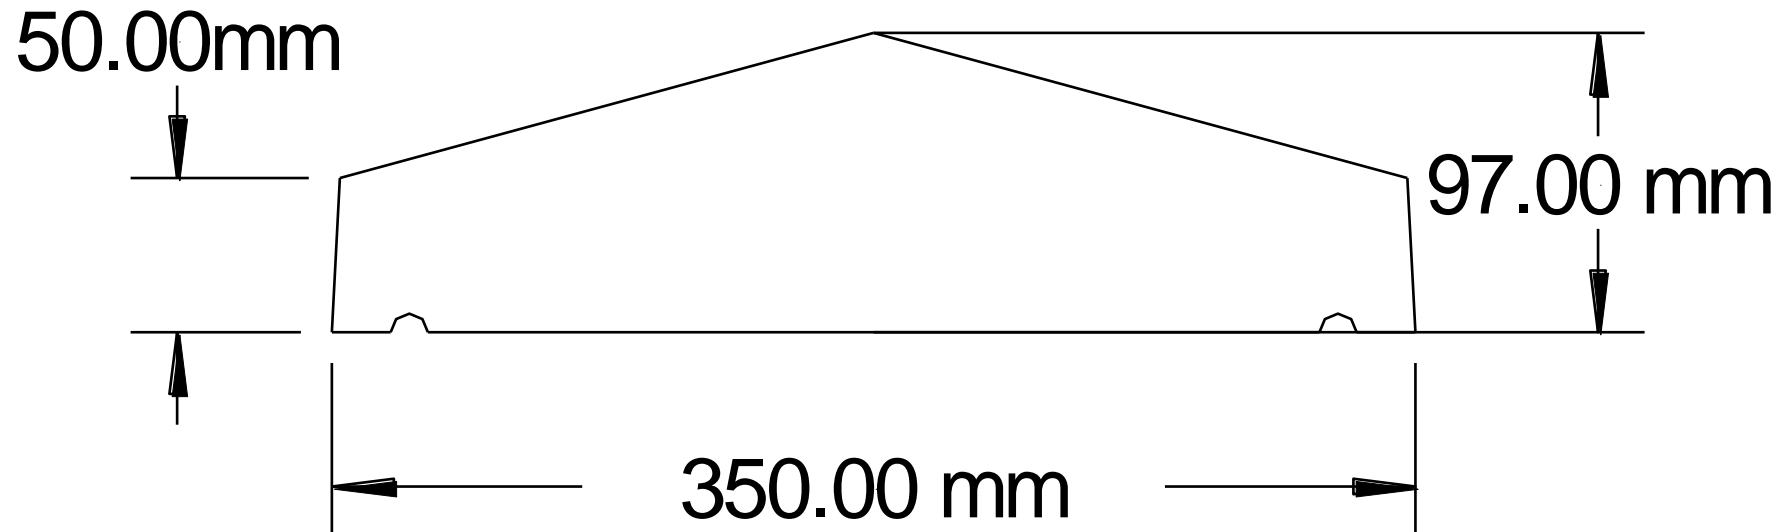

Weight: 19kg approx.

Stock item

45.00 mm

Product code 605  
Description: 240mm Saddle Back Coping  
Dimensions: 240mm x 915 x 60/45mm  
Weight: 28kg approx  
Stock item

Product code: 606  
Description: 305mm Saddle Back Coping  
Dimensions: 305mm x 915mm x 65/45mm  
Weight: 36kg approx  
Stock item

Product code: 607

Description: 305mm Mid-size Saddle Back Coping

Dimensions: 305mm x 910mm x 100/50

Weight: 50kg approx.

Stock item

Product code: 608  
Description: 305mm Anti Vandal Coping  
Dimensions: 300mm x 915mm x 185/65  
Weight: 82kg approx.  
Stock items

Product code: 609

Dimensions: 350mm x 915mm x  
97/50mm

Description: 350mm saddle back  
coping

Weight: 50kg/m approx

Product code: 610  
Description: 405mm Saddle Back Coping  
Dimensions: 405mm x 990mm x 97/50  
Weight: 72kg approx.  
Stock item

Product code: 612

Dimensions: 450mm x 915mm x  
150/70mm

Description: 450mm saddle back  
coping

Weight: 108kg approx

Product code: 614

Description: 568mm Saddle Back Coping

Dimensions: 568mm x 600mm x150/70