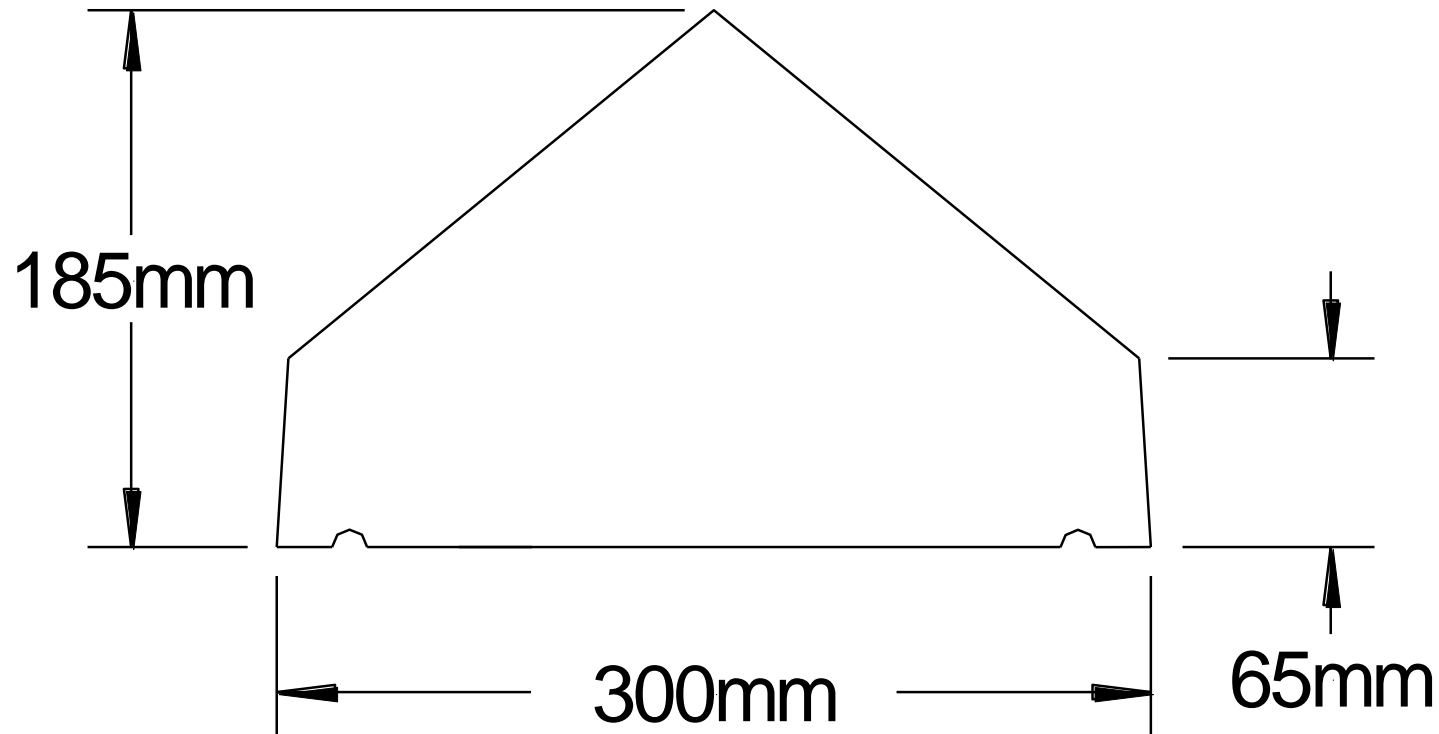

Weight: 10kg approx.

Stock item

40.00 mm

185.00 mm

50.00 mm

Product code: 603

Description: 185mm Saddle Back Coping

Dimensions: 185mm x 915mm x 55/40

Weight: 19kg approx.

Stock item

45.00 mm

Product code 605  
Description: 240mm Saddle Back Coping  
Dimensions: 240mm x 915 x 60/45mm  
Weight: 28kg approx  
Stock item

Product code: 606  
Description: 305mm Saddle Back Coping  
Dimensions: 305mm x 915mm x 65/45mm  
Weight: 36kg approx  
Stock item

Product code: 607

Description: 305mm Mid-size Saddle Back Coping

Dimensions: 305mm x 910mm x 100/50

Weight: 50kg approx.

Stock item

Product code: 608  
Description: 305mm Anti Vandal Coping  
Dimensions: 300mm x 915mm x 185/65  
Weight: 82kg approx.  
Stock items

Product code: 609

Dimensions: 350mm x 915mm x  
97/50mm

Description: 350mm saddle back  
coping

Weight: 50kg/m approx

Product code: 610  
Description: 405mm Saddle Back Coping  
Dimensions: 405mm x 990mm x 97/50  
Weight: 72kg approx.  
Stock item