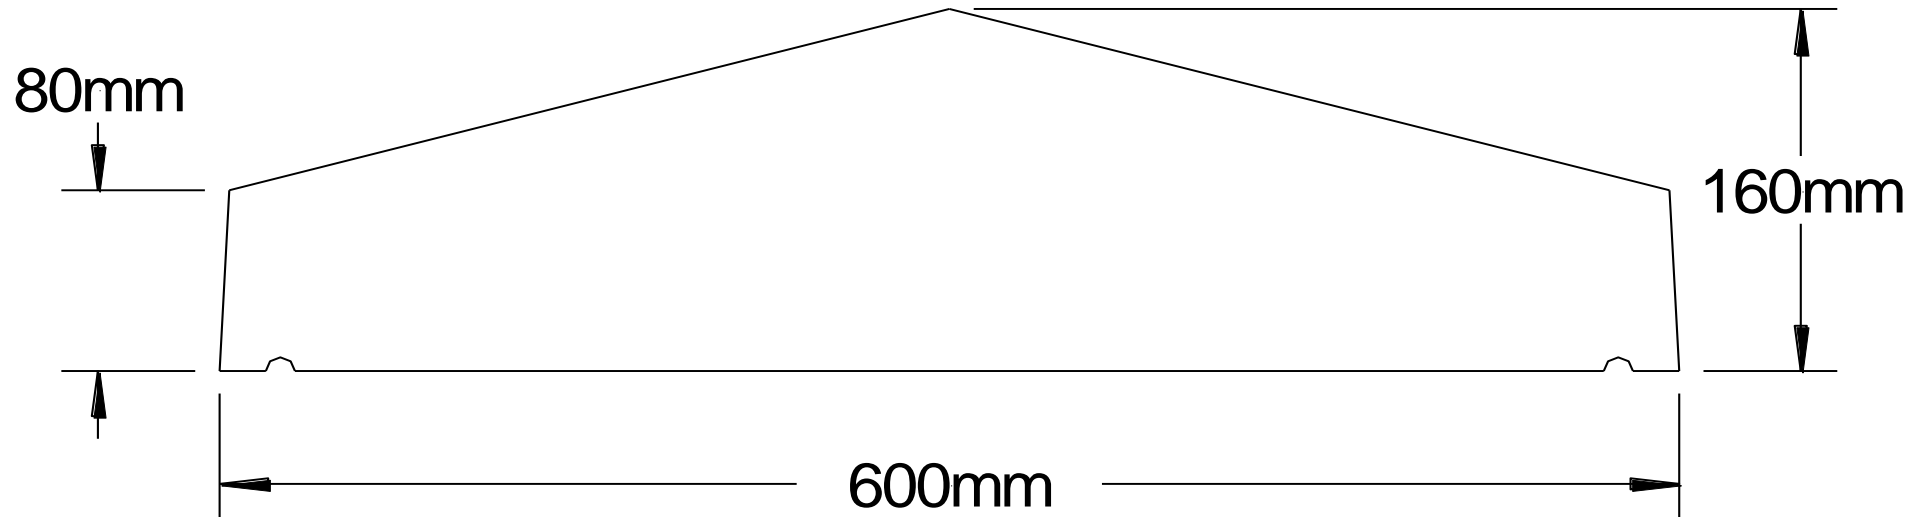

Product code: 609

Dimensions: 350mm x 915mm x  
97/50mm

Description: 350mm saddle back  
coping

Weight: 50kg/m approx

Product code: 610  
Description: 405mm Saddle Back Coping  
Dimensions: 405mm x 990mm x 97/50  
Weight: 72kg approx.  
Stock item

Product code: 612

Dimensions: 450mm x 915mm x  
150/70mm

Description: 450mm saddle back  
coping

Weight: 108kg approx

Product code: 614

Description: 568mm Saddle Back Coping

Dimensions: 568mm x 600mm x150/70

Weight: 90 kg approx.

Made to order

Product code: 615

Description: Saddle Back Coping  
235mm x 920mm x 170/70

Weight: 62kg approx

Made to order

Product code: 616

Description: 600mm Saddle Back Coping

Dimensions: 600mm x 600mm x 150/80

Weight: 100kg approx.

Made to order

Product code: 641

Description: 350mm Saddle Back Coping

Dimensions: 350mm x 905mm x 190/65

Weight: 97kg approx

Made to order