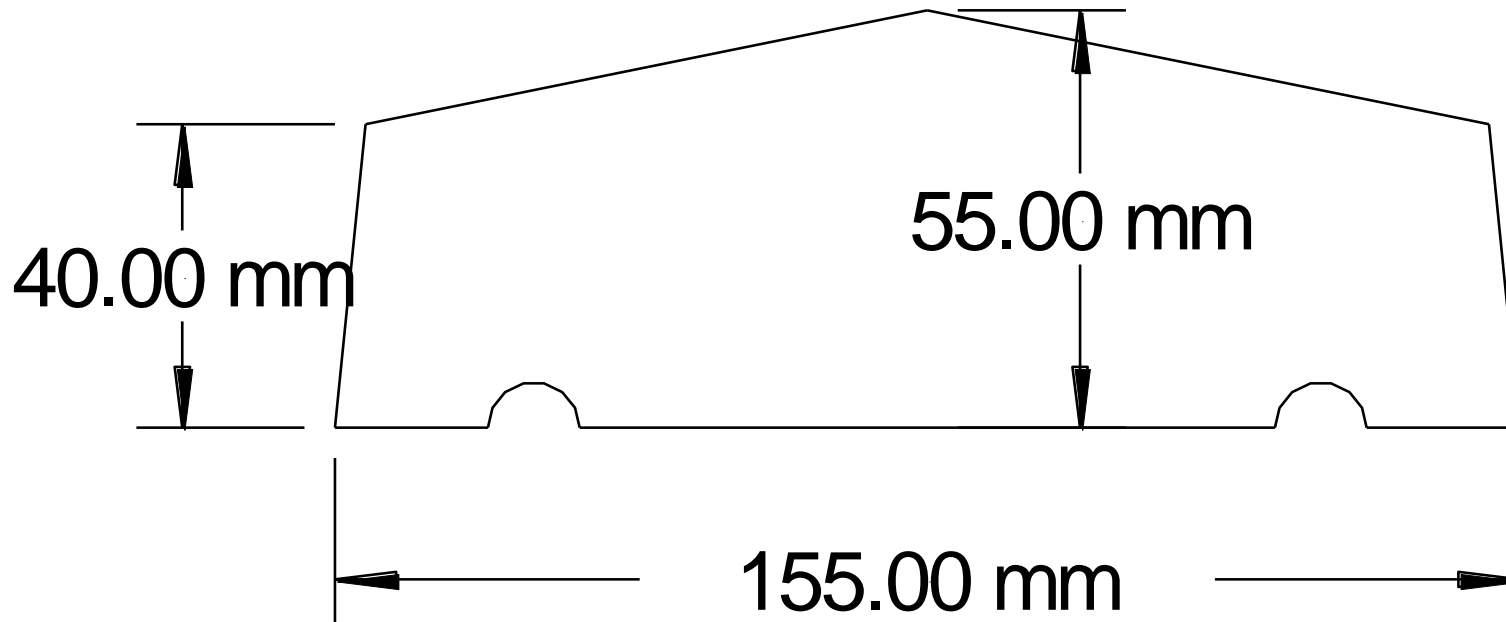

Product code: 601

Description: 100mm Saddle Back Coping

Dimensions: 100mm x 915mm x 65/35

Weight: 11kg approx.

Stock item

Product code: 602

Description: 155mm Saddle Back Coping

Dimensions: 155mm x 610mm x 55/40mm

Weight: 10kg approx.

Stock item

40.00 mm

185.00 mm

50.00 mm

Product code: 603

Description: 185mm Saddle Back Coping

Dimensions: 185mm x 915mm x 55/40

Weight: 19kg approx.

Stock item

45.00 mm

Product code 605  
Description: 240mm Saddle Back Coping  
Dimensions: 240mm x 915 x 60/45mm  
Weight: 28kg approx  
Stock item

Product code: 606  
Description: 305mm Saddle Back Coping  
Dimensions: 305mm x 915mm x 65/45mm  
Weight: 36kg approx  
Stock item

Product code: 609

Dimensions: 350mm x 915mm x  
97/50mm

Description: 350mm saddle back  
coping

Weight: 50kg/m approx

Product code: 610  
Description: 405mm Saddle Back Coping  
Dimensions: 405mm x 990mm x 97/50  
Weight: 72kg approx.  
Stock item