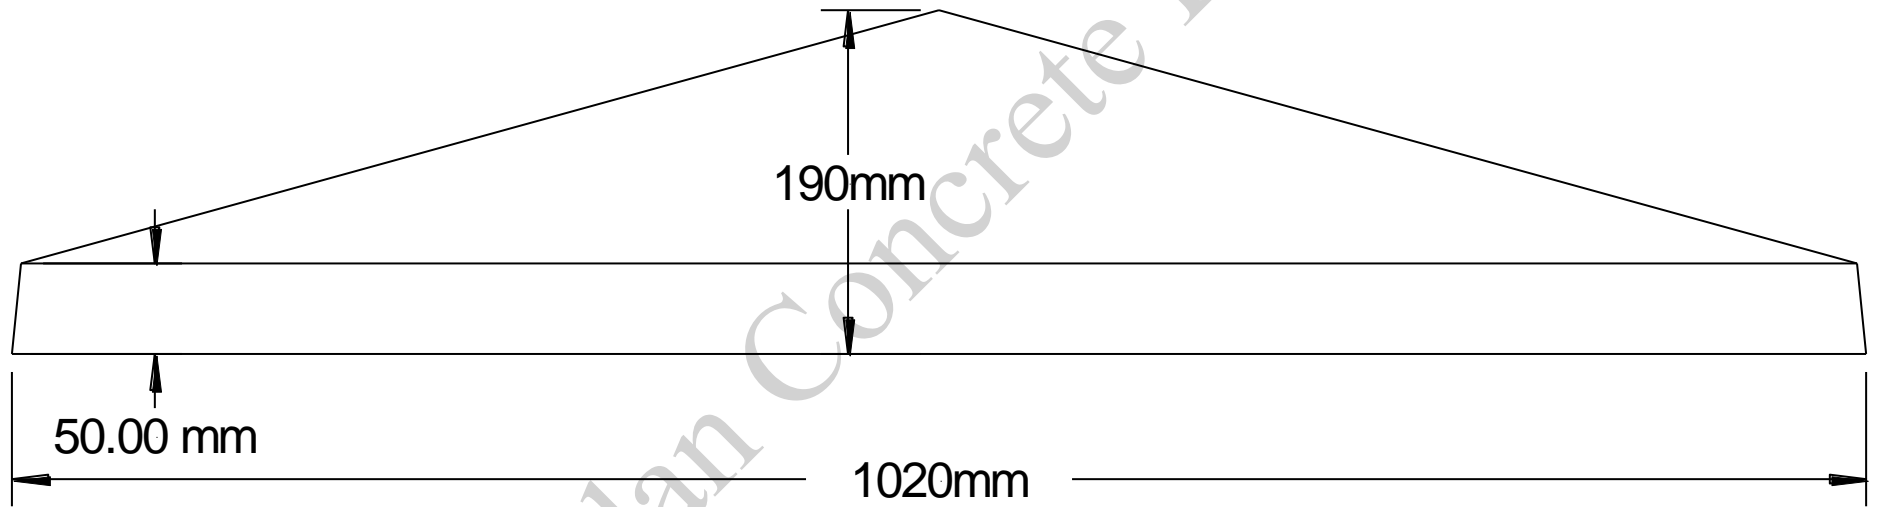

Special Pillar Cap Base

&

Standard Pillar Cap

Special Pillar Cap Base

Product Code 662

1020mm Standard Pillar Cap