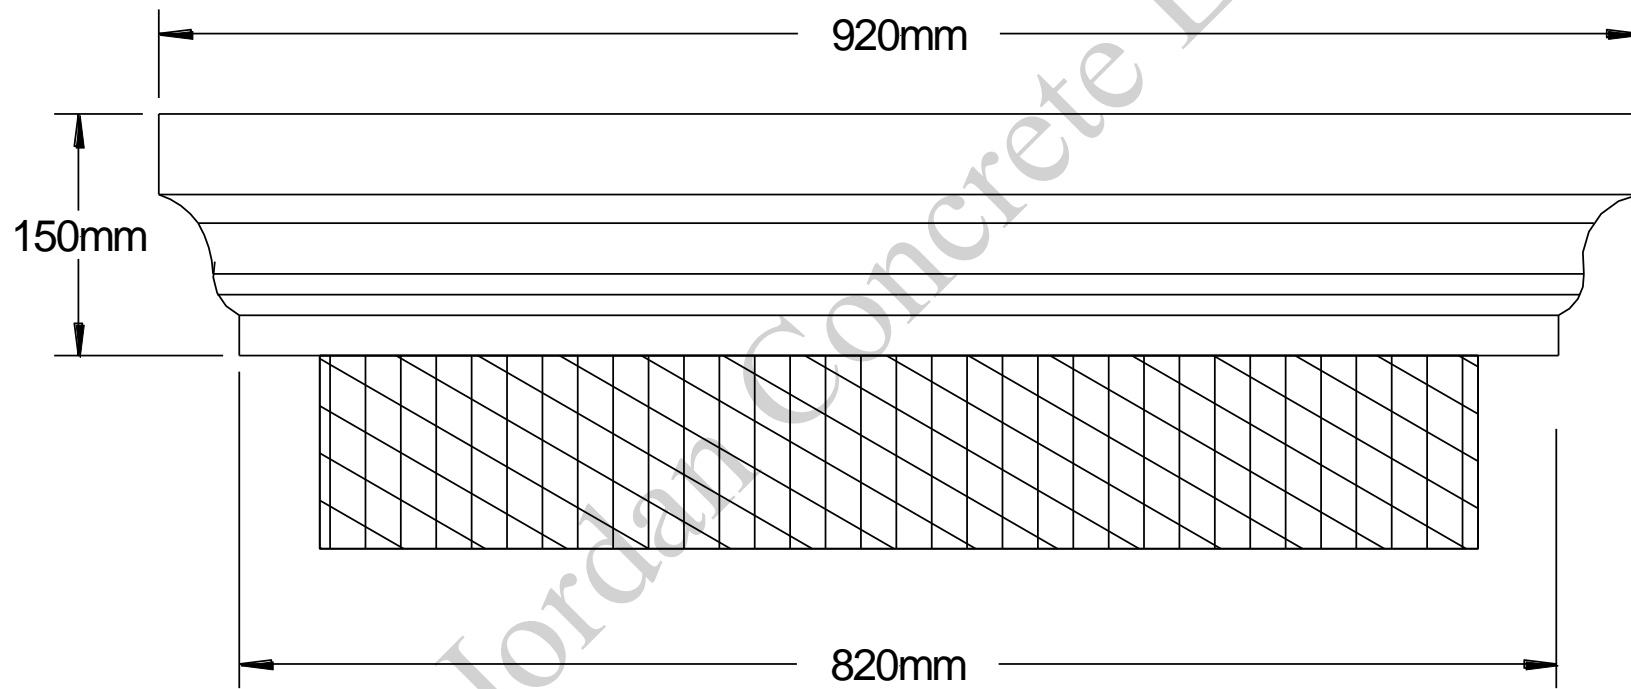

Special Pillar Cap Base

&

Standard Pillar Cap

Special Pillar Cap Base

Product Code 662

1020mm Standard Pillar Cap