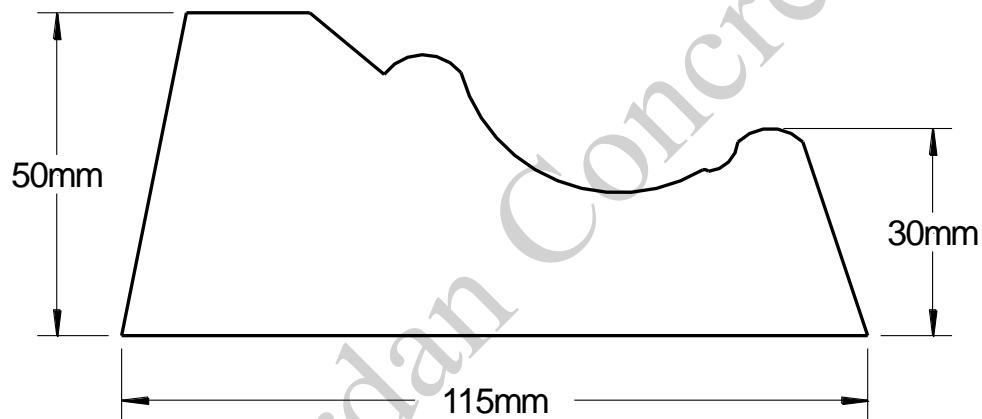

Dimensions: 2500mm x 50 x 30mm

Description: 150mm Architrave

Weight: 35kg approx.

Dimensions: 2110mm x 50mm x 30mm

Description: 115mm Architrave

Weight: 25kg approx.