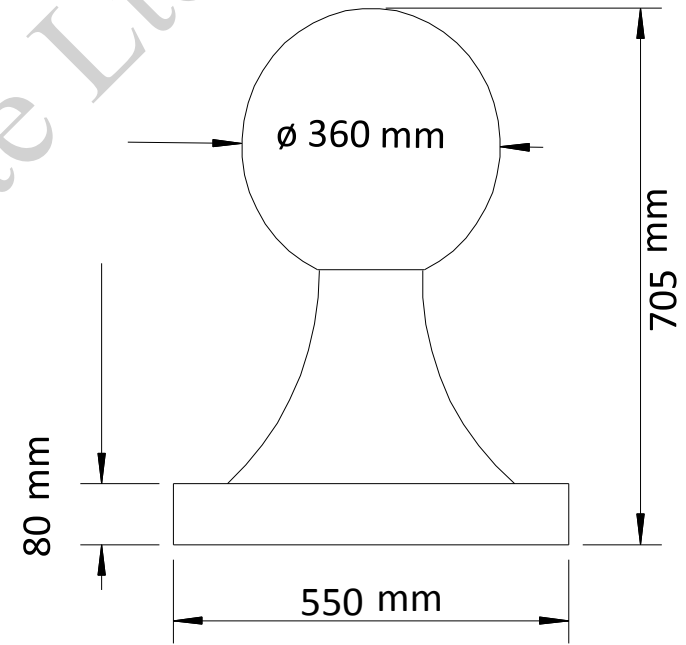

Product code: 681  
Dimensions: 150mm dia  
Sphere with Pin

Product code: 682  
Dimensions: 215mm dia  
Sphere with Pin

Product code: 684  
Dimensions: 360mm dia  
Sphere with Pin

Product code: 685  
Dimensions: 150mm dia  
Sphere & 180mm base

Product code: 686  
Dimensions: 215mm dia  
Sphere & 245mm base

Product code: 692  
Dimensions: 360mm dia  
Sphere & 550mm base