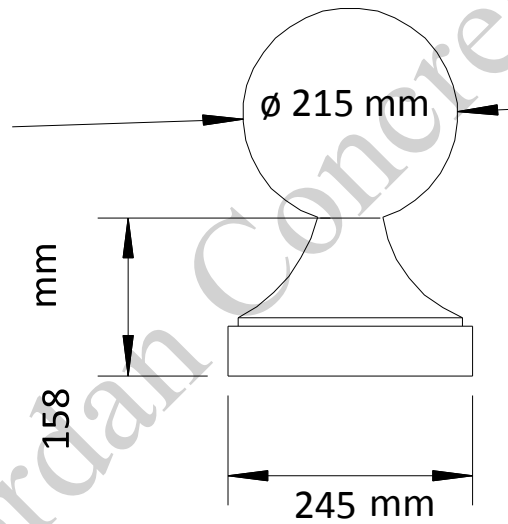

Product code: 681  
Dimensions: 150mm dia  
Sphere with Pin

Product code: 682  
Dimensions: 215mm dia  
Sphere with Pin

Product code: 684  
Dimensions: 360mm dia  
Sphere with Pin

Product code: 685  
Dimensions: 150mm dia  
Sphere & 180mm base

Product code: 686  
Dimensions: 215mm dia  
Sphere & 245mm base

Product code: 692  
Dimensions: 360mm dia  
Sphere & 550mm base