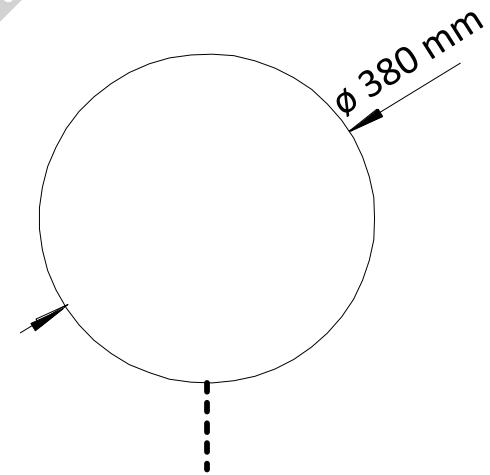

Product code: 681  
Dimensions: 150mm dia  
Sphere with Pin

Product code: 682  
Dimensions: 215mm dia  
Sphere with Pin

Product code: 684  
Dimensions: 360mm dia  
Sphere with Pin

Product code: 685  
Dimensions: 150mm dia  
Sphere & 180mm base

Product code: 686  
Dimensions: 215mm dia  
Sphere & 245mm base

Product code: 692  
Dimensions: 360mm dia  
Sphere & 550mm base