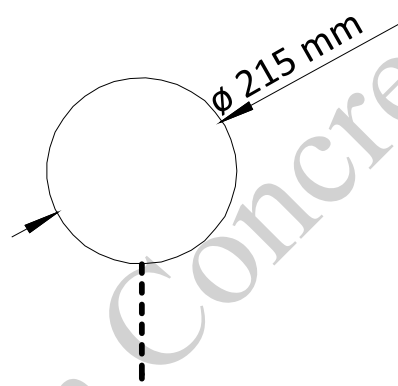

Product code: 681  
Dimensions: 150mm dia  
Sphere with Pin

Product code: 682  
Dimensions: 215mm dia  
Sphere with Pin

Product code: 684  
Dimensions: 360mm dia  
Sphere with Pin

Product code: 685  
Dimensions: 150mm dia  
Sphere & 180mm base

Product code: 686  
Dimensions: 215mm dia  
Sphere & 245mm base

Product code: 692  
Dimensions: 360mm dia  
Sphere & 550mm base