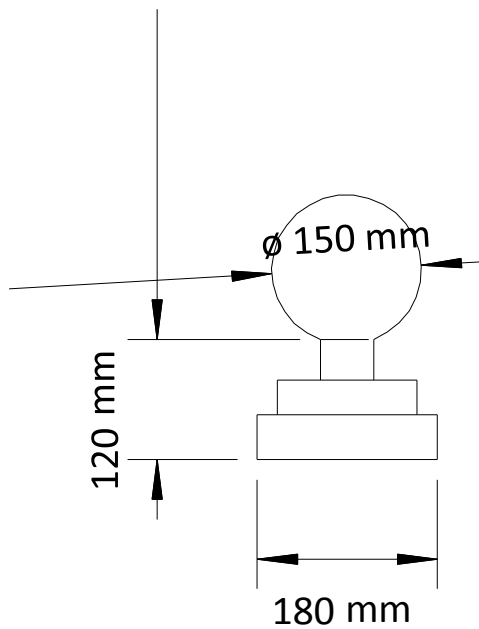

Product code: 681  
Dimensions: 150mm dia  
Sphere with Pin

Product code: 682  
Dimensions: 215mm dia  
Sphere with Pin

Product code: 684  
Dimensions: 360mm dia  
Sphere with Pin

Product code: 685  
Dimensions: 150mm dia  
Sphere & 180mm base

Product code: 686  
Dimensions: 215mm dia  
Sphere & 245mm base

Product code: 692  
Dimensions: 360mm dia  
Sphere & 550mm base